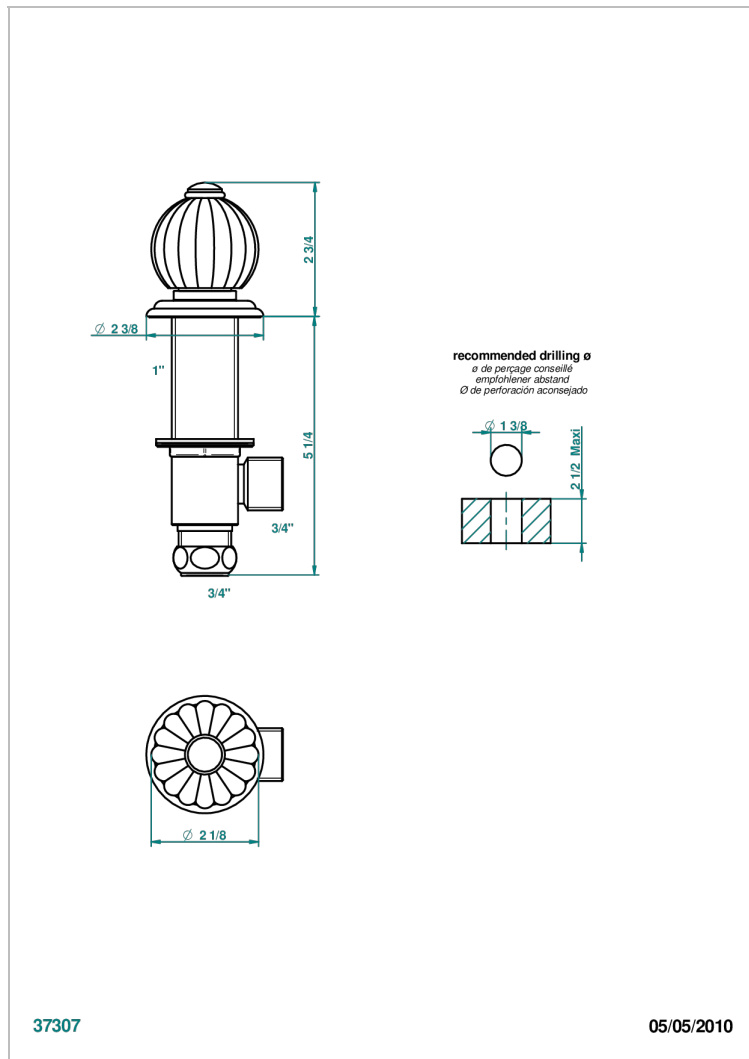

MANDARINE SATIN CRYSTAL

U1E-36

Rim mounted 3/4" valve

THG[®]
PARIS

CHARACTERISTIC

- Mandarin Satin crystal
- Rim mounted 3/4" valve

AVAILABLE FINITIONS

Antique nickel - H28
Black ceram - D30
Blush PVD - H62
Brass color PVD - H49
Brown bronze color PVD - F33
Gold color PVD - H52