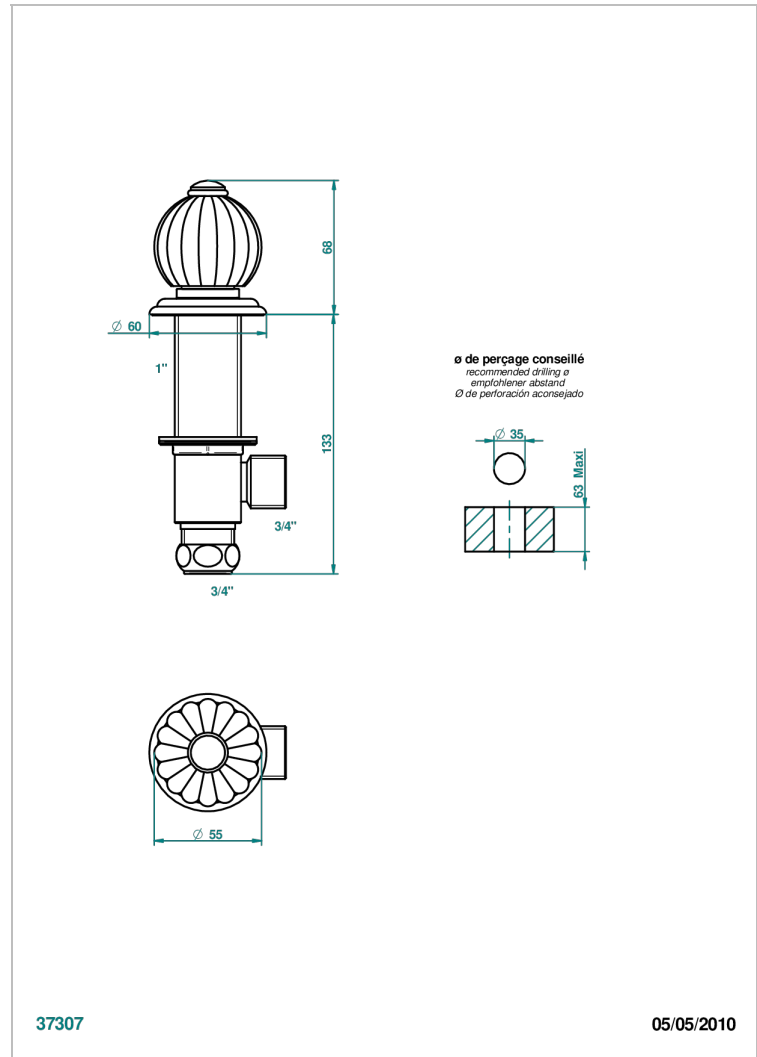

# MANDARINE SATIN CRYSTAL

U1E-36

Rim mounted 3/4" valve

THG<sup>®</sup>  
PARIS

## CHARACTERISTIC

- Mandarin Satin crystal
- Rim mounted 3/4" valve