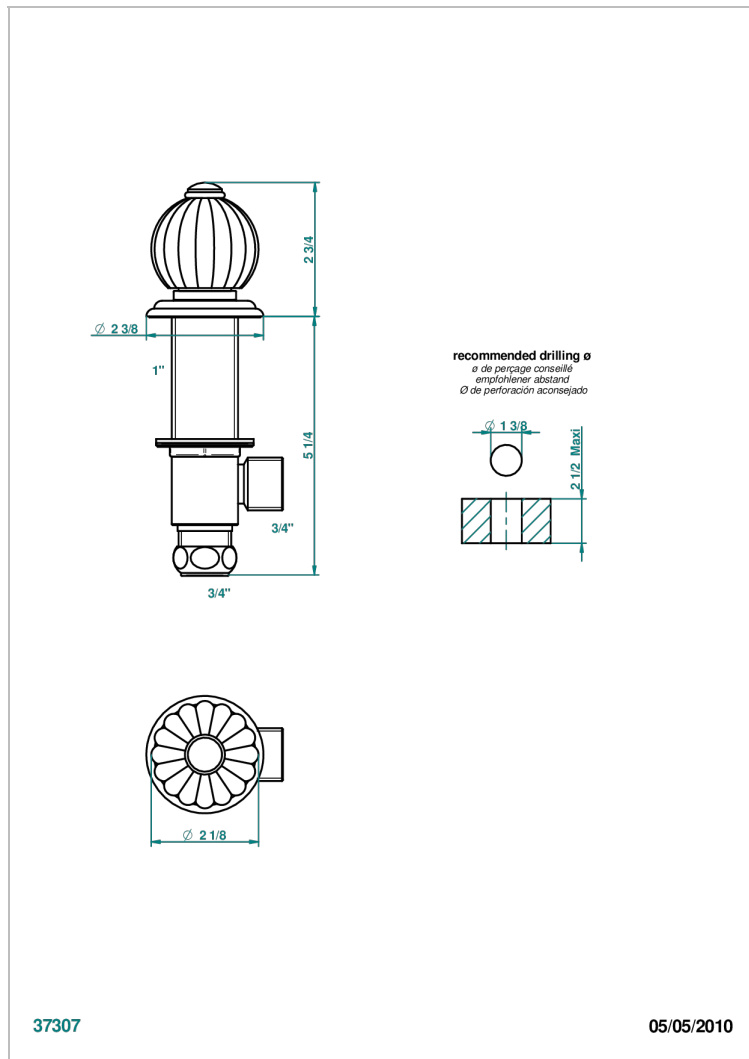

# MANDARINE SATIN CRYSTAL

U1E-36

Rim mounted 3/4" valve

THG<sup>®</sup>  
PARIS

## CHARACTERISTIC

- Mandarin Satin crystal
- Rim mounted 3/4" valve