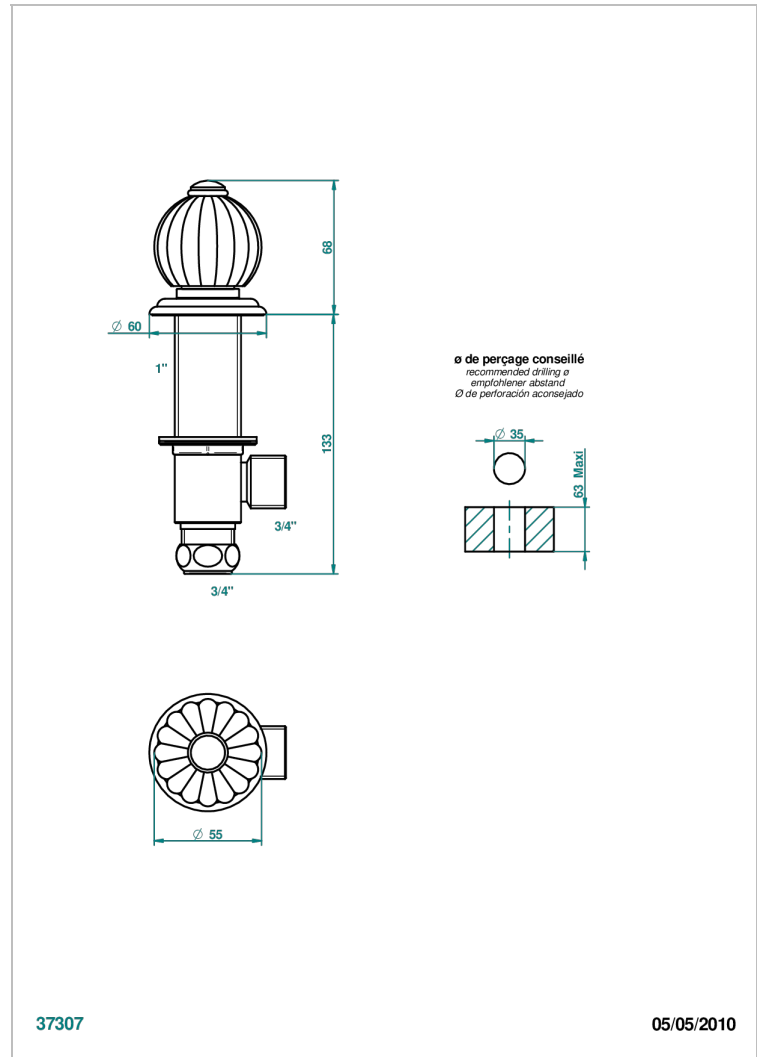

MANDARINE SATIN CRYSTAL

U1E-36

Rim mounted 3/4" valve

THG[®]
PARIS

CHARACTERISTIC

- Mandarin Satin crystal
- Rim mounted 3/4" valve

AVAILABLE FINITIONS

Antique nickel - H28
Black ceram - D30
Blush PVD - H62
Brass color PVD - H49
Brown bronze color PVD - F33
Gold color PVD - H52