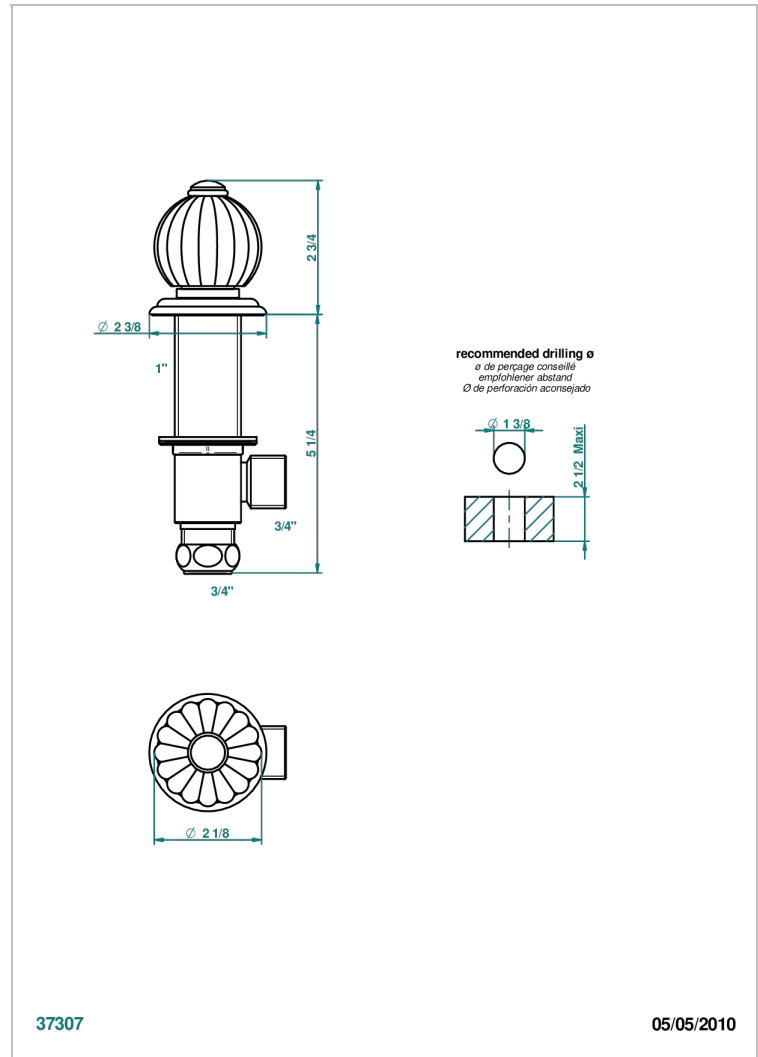

MANDARINE SATIN CRYSTAL

U1E-36

Rim mounted 3/4" valve

THG[®]
PARIS

CHARACTERISTIC

- Mandarin Satin crystal
- Rim mounted 3/4" valve

AVAILABLE FINITIONS

Antique nickel - H28
Black ceram - D30
Blush PVD - H62
Brass color PVD - H49
Brown bronze color PVD - F33
Gold color PVD - H52