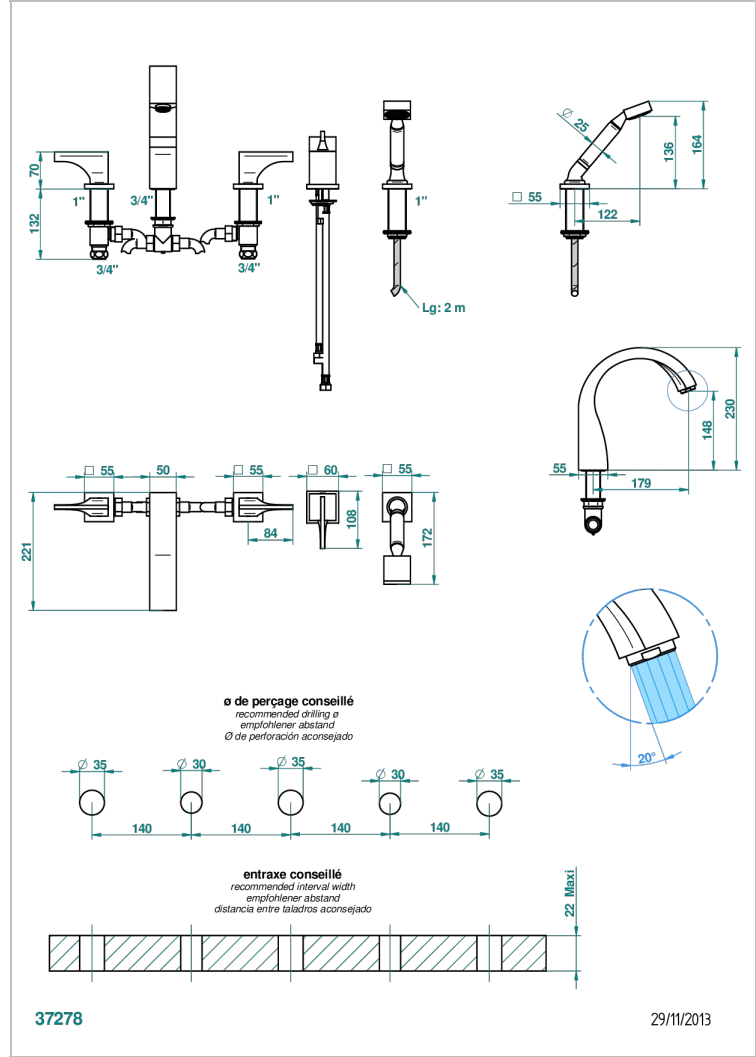

Bath set with rim mounted ceramic mixer, rim mounted bath/shower mixer set with spout, 2 x 3/4" valves, rim mounted ceramic mixer tap & rim mounted handshower set

CHARACTERISTIC

- Pure
- Bath set with rim mounted ceramic mixer, rim mounted bath/shower mixer set with spout, 2 x 3/4" valves, rim mounted ceramic mixer tap & rim mounted handshower set

TECHNICAL SPECS

- Recommandé : 3 bars (max. 5 bars) - Advised : 43,5 psi (max. 72 psi)
- Bec : 35 l/min à 3 bars - Douchette : 9,5 l/min à 3 bars
- Spout : 9.26 gpm at 43.5 psi - Handshower : 2.5 gpm at 43.5 psi