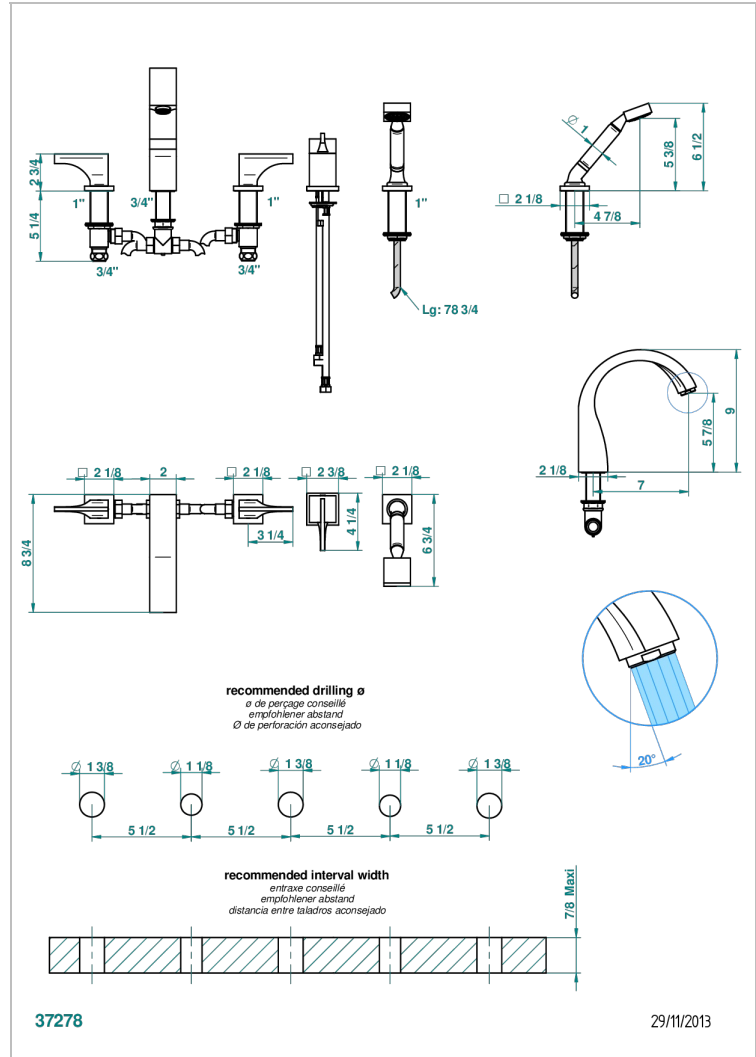

Bath set with rim mounted ceramic mixer, rim mounted bath/shower mixer set with spout, 2 x 3/4" valves, rim mounted ceramic mixer tap & rim mounted handshower set

CHARACTERISTIC

- Pure
- Bath set with rim mounted ceramic mixer, rim mounted bath/shower mixer set with spout, 2 x 3/4" valves, rim mounted ceramic mixer tap & rim mounted handshower set

TECHNICAL SPECS

- Recommandé : 3 bars (max. 5 bars) - Advised : 43,5 psi (max. 72 psi)
- Bec : 35 l/min à 3 bars - Douchette : 9,5 l/min à 3 bars
- Spout : 9.26 gpm at 43.5 psi - Handshower : 2.5 gpm at 43.5 psi

AVAILABLE FINITIONS

Antique nickel - H28	Graphite PVD - H64	Matt chrome - C02	Nickel color PVD - H55	Soft matt gold - F31
Black ceram - D30	Lacquered light bronze - D01	Matt gold - F07	Polished chrome (color finish) - A02	Umber PVD - H66
Blush PVD - H62	Matt Umber PVD - H67	Matt gold color PVD - H53	Polished chrome / Polished gold (color finish) - G02	Varnished matt antique red copper (color finish) - H07
Brass color PVD - H49	Matt blush PVD - H60	Matt graphite PVD - H65	Polished gold (color finish) - F01	
Brown bronze color PVD - F33	Matt brass color PVD - H50	Matt nickel (color finish) - C01	Polished nickel - B01	
Gold color PVD - H52	Matt brown bronze color PVD - F34	Matt nickel color PVD - H56	Soft gold - F30	