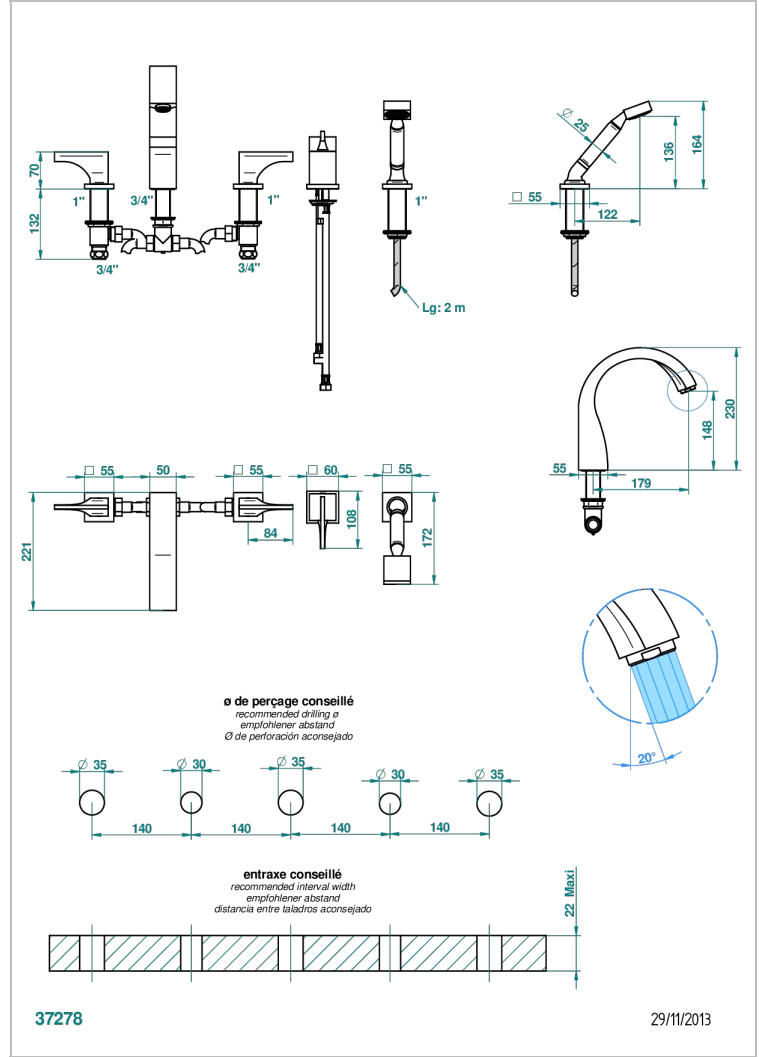

Bath set with rim mounted ceramic mixer, rim mounted bath/shower mixer set with spout, 2 x 3/4" valves, rim mounted ceramic mixer tap & rim mounted handshower set

CHARACTERISTIC

- Pure
- Bath set with rim mounted ceramic mixer, rim mounted bath/shower mixer set with spout, 2 x 3/4" valves, rim mounted ceramic mixer tap & rim mounted handshower set

TECHNICAL SPECS

- Recommandé : 3 bars (max. 5 bars) - Advised : 43,5 psi (max. 72 psi)
- Bec : 35 l/min à 3 bars - Douchette : 9,5 l/min à 3 bars
- Spout : 9.26 gpm at 43.5 psi - Handshower : 2.5 gpm at 43.5 psi