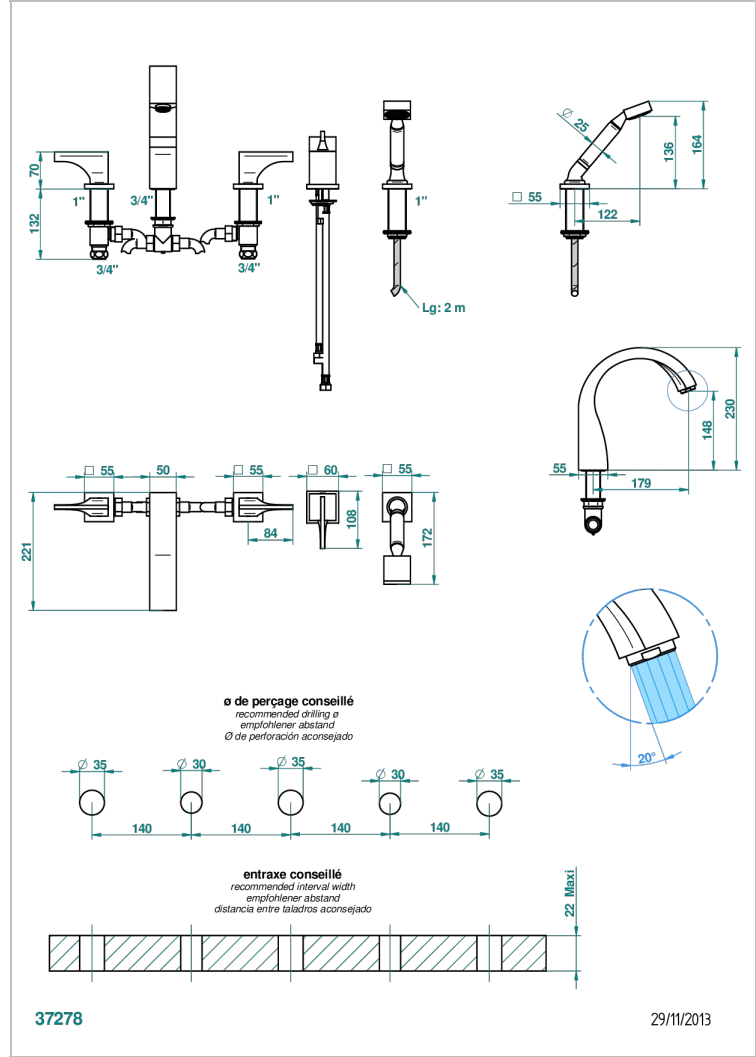

Bath set with rim mounted ceramic mixer, rim mounted bath/shower mixer set with spout, 2 x 3/4" valves, rim mounted ceramic mixer tap & rim mounted handshower set

**CHARACTERISTIC**

- Pure
- Bath set with rim mounted ceramic mixer, rim mounted bath/shower mixer set with spout, 2 x 3/4" valves, rim mounted ceramic mixer tap & rim mounted handshower set

**TECHNICAL SPECS**

- Recommandé : 3 bars (max. 5 bars) - Advised : 43,5 psi (max. 72 psi)
- Bec : 35 l/min à 3 bars - Douchette : 9,5 l/min à 3 bars
- Spout : 9.26 gpm at 43.5 psi - Handshower : 2.5 gpm at 43.5 psi