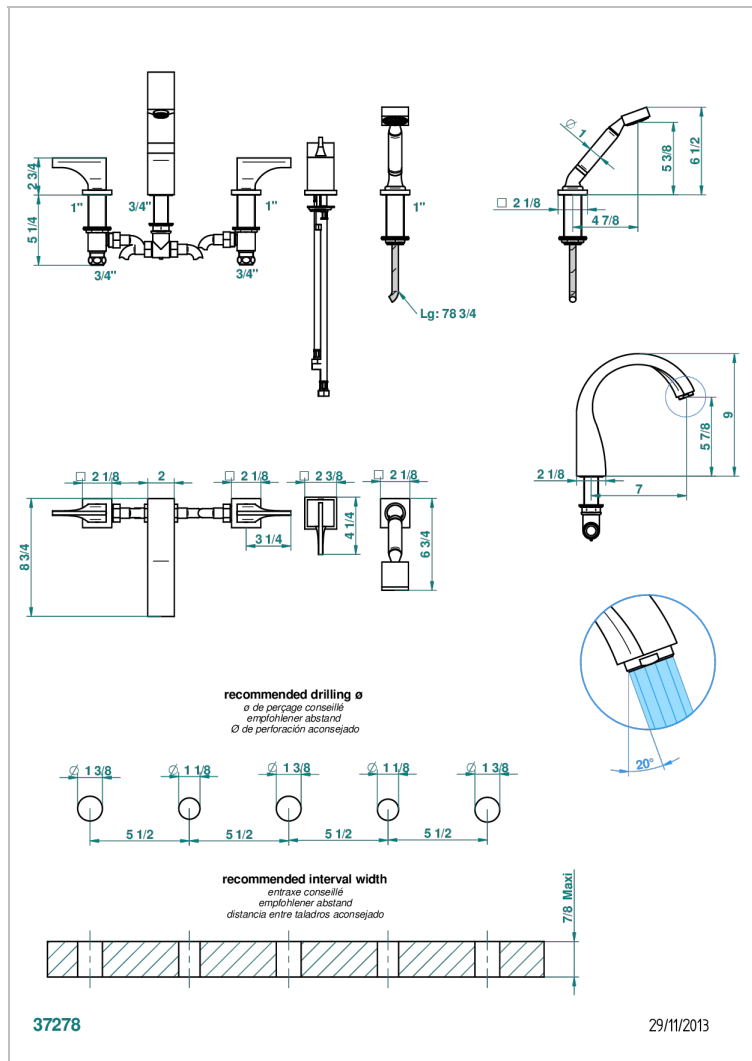

Bath set with rim mounted ceramic mixer, rim mounted bath/shower mixer set with spout, 2 x 3/4" valves, rim mounted ceramic mixer tap & rim mounted handshower set

**CHARACTERISTIC**

- Pure
- Bath set with rim mounted ceramic mixer, rim mounted bath/shower mixer set with spout, 2 x 3/4" valves, rim mounted ceramic mixer tap & rim mounted handshower set

**TECHNICAL SPECS**

- Recommandé : 3 bars (max. 5 bars) - Advised : 43,5 psi (max. 72 psi)
- Bec : 35 l/min à 3 bars - Douchette : 9,5 l/min à 3 bars
- Spout : 9.26 gpm at 43.5 psi - Handshower : 2.5 gpm at 43.5 psi