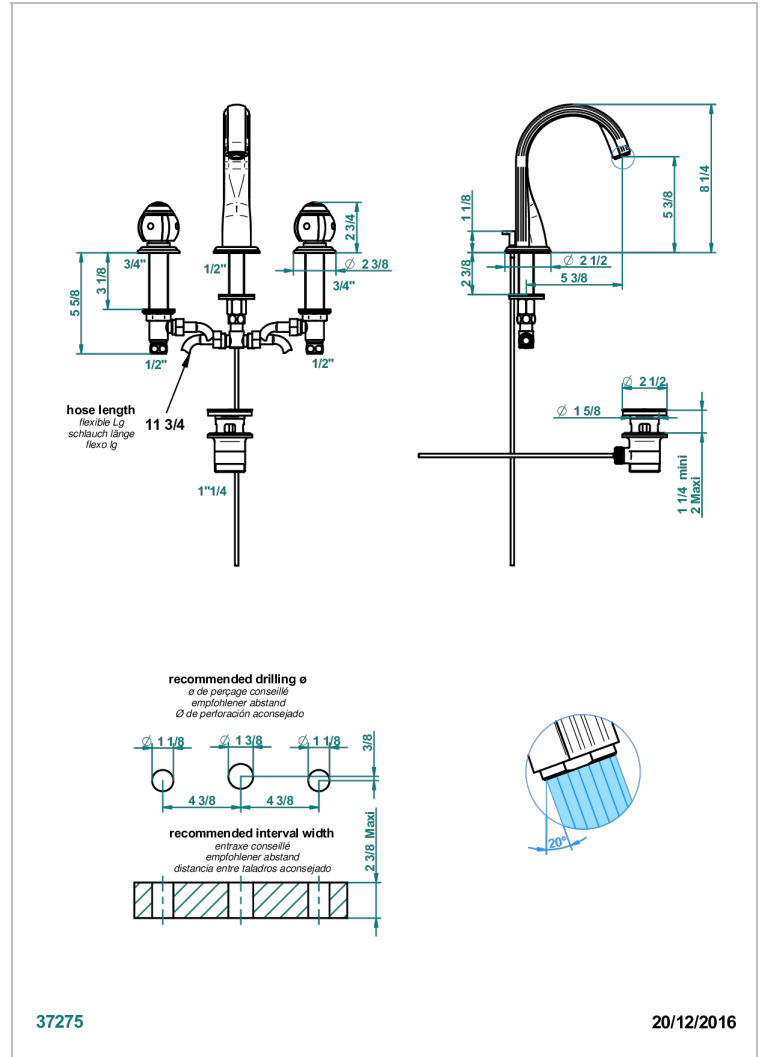

ITHAQUE PLATINUM DECOR

A7B-151M

Rim mounted 3-hole basin mixer with waste for marble

THG[®]
PARIS

CHARACTERISTIC

- ACS : 18ACCLY393
- NF : NF EN 200 - IA - Chrome
- SVGW-SSIGE : 1901-6813

STANDARDS

TECHNICAL SPECS

- Recommandé : 3 bars (max. 5 bars) - Advised : 43,5 psi (max. 72 psi)
- 15 l/min à 3 bars (4 gpm at 43.5 psi)

AVAILABLE FINITIONS

Antique nickel - H28
Black ceram - D30
Blush PVD - H62
Brass color PVD - H49
Brown bronze color PVD - F33
Gold color PVD - H52