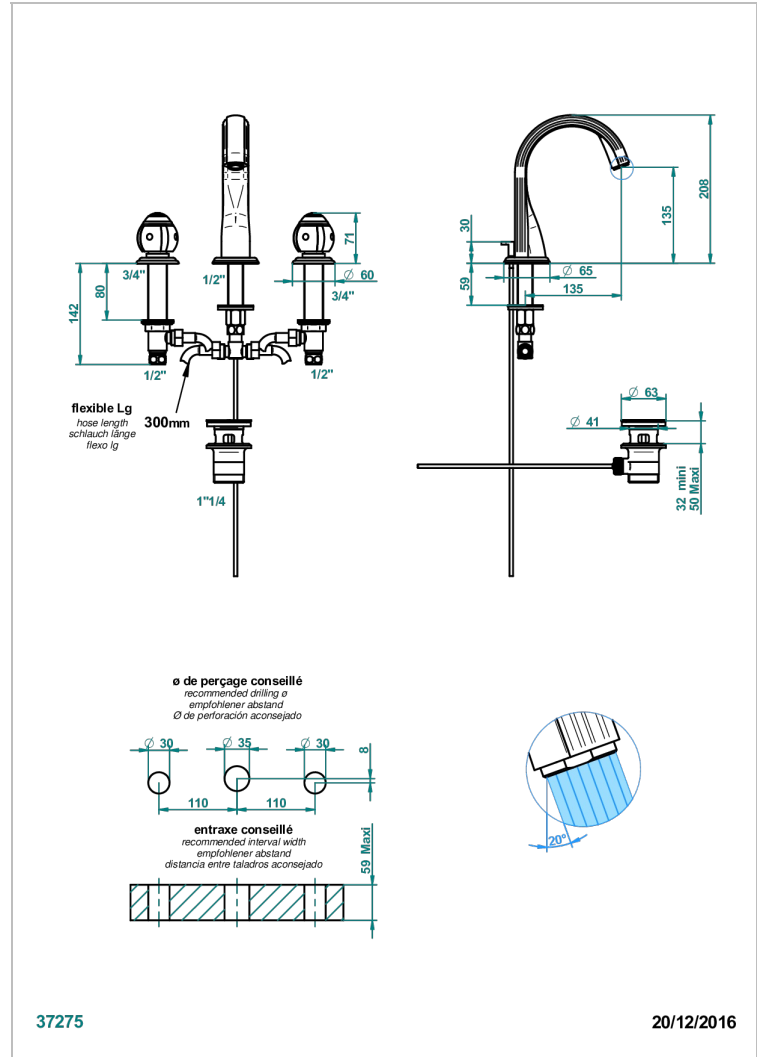

ITHAQUE PLATINUM DECOR

A7B-151M

Rim mounted 3-hole basin mixer with waste for marble

THG[®]
PARIS

CHARACTERISTIC

- ACS : 18ACCLY393
- NF : NF EN 200 - IA - Chrome
- SVGW-SSIGE : 1901-6813

STANDARDS

TECHNICAL SPECS

- Recommandé : 3 bars (max. 5 bars) - Advised : 43,5 psi (max. 72 psi)
- 15 l/min à 3 bars (4 gpm at 43.5 psi)

AVAILABLE FINITIONS

Antique nickel - H28
Black ceram - D30
Blush PVD - H62
Brass color PVD - H49
Brown bronze color PVD - F33
Gold color PVD - H52