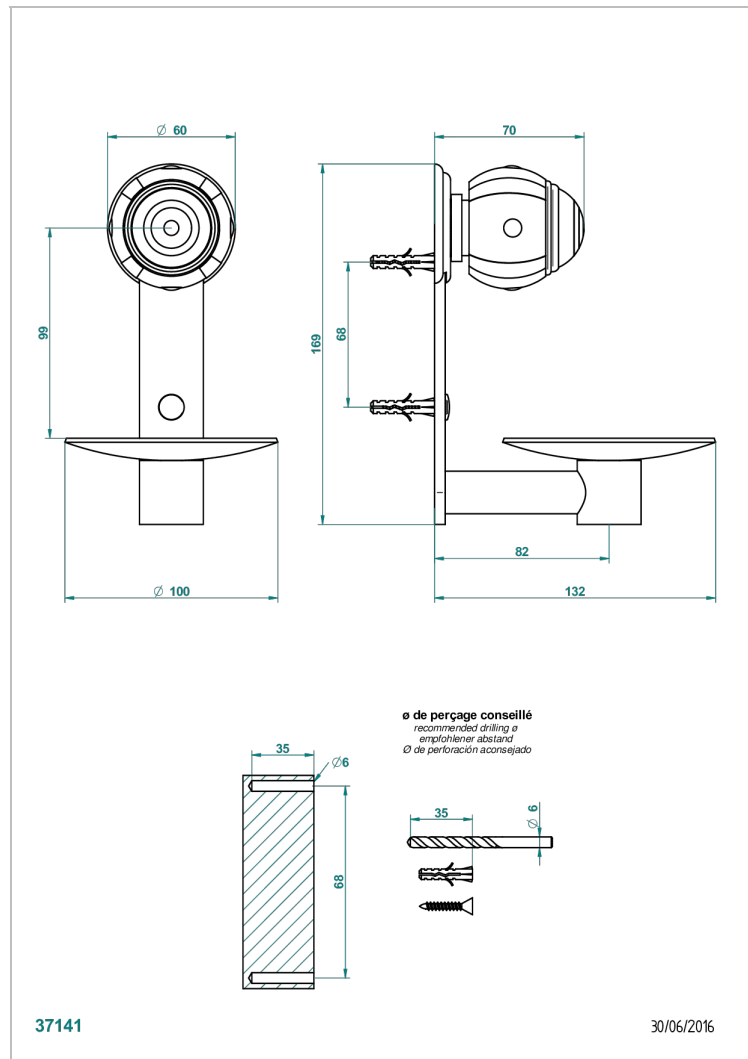

# ITHAQUE PLATINUM DECOR

A7B-546

Soap dish, wall mounted, 4" diameter

## CHARACTERISTIC

- Ithaque Platinum decor
- Soap dish, wall mounted, 4" diameter