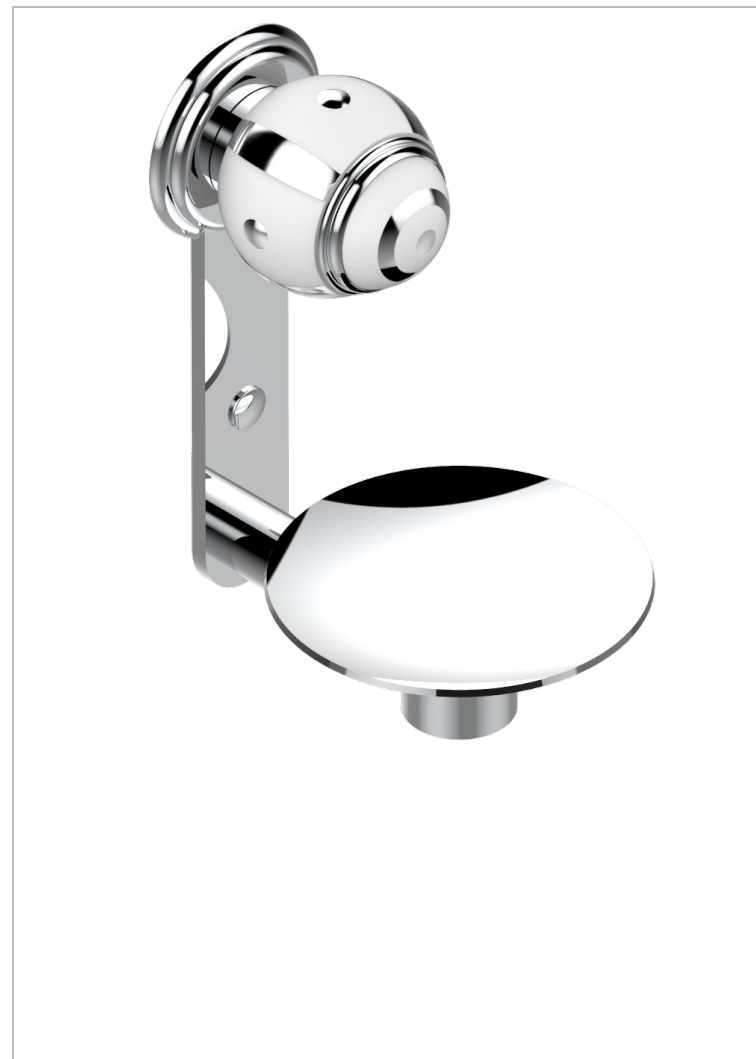

# ITHAQUE PLATINUM DECOR

A7B-546

Soap dish, wall mounted, 4" diameter

## CHARACTERISTIC

- Ithaque Platinum decor
- Soap dish, wall mounted, 4" diameter

## AVAILABLE FINITIONS

Black ceram - D30  
Blush PVD - H62  
Brass color PVD - H49  
Brown bronze color PVD - F33  
Chrome polished - A02  
Chrome polished / gold polished - G02

Copper antique matt, coated - H07  
Gold color PVD - H52  
Gold mat - F07  
Gold polished - F01  
Graphite PVD - H64  
Light coated bronze - D01

Matt Umber PVD - H67  
Matt blush PVD - H60  
Matt brass color PVD - H50  
Matt brown bronze color PVD - F34  
Matt chrome (American satin) - C02  
Matt gold color PVD - H53

Matt graphite PVD - H65  
Matt nickel (American satin) - C01  
Matt nickel color PVD - H56  
Nickel antique / Sovereign - H28  
Nickel color PVD - H55  
Nickel polished - B01