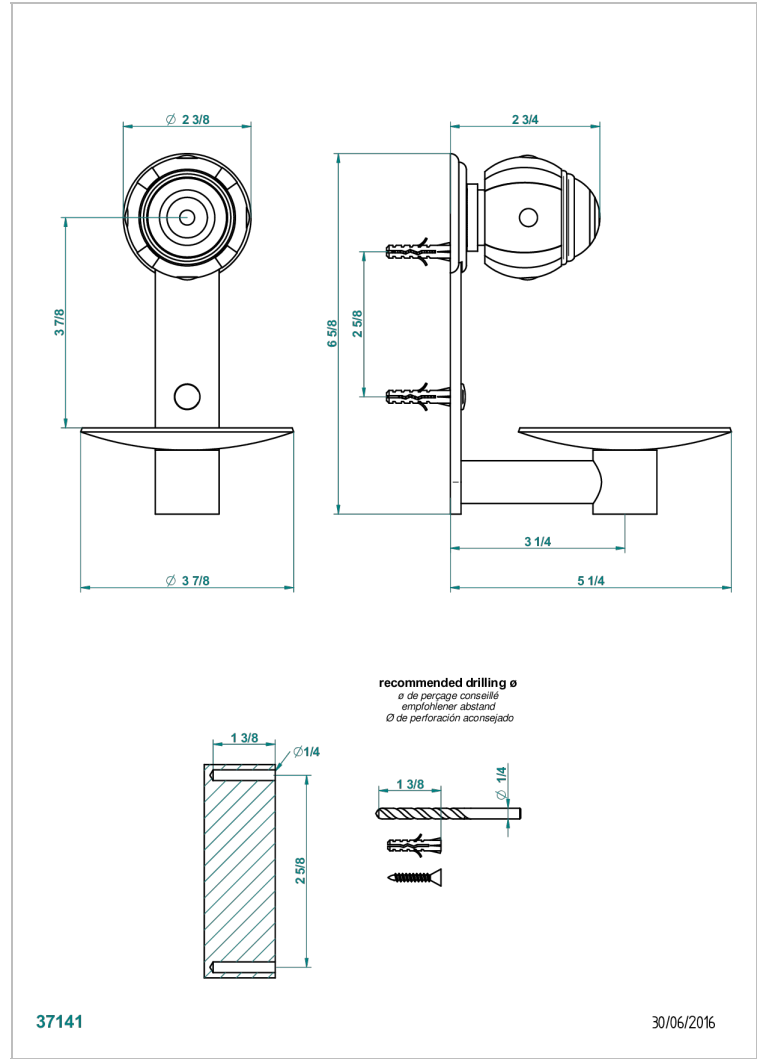

ITHAQUE PLATINUM DECOR

A7B-546

Soap dish, wall mounted, 4" diameter

THG[®]
PARIS

CHARACTERISTIC

- Ithaque Platinum decor
- Soap dish, wall mounted, 4" diameter

AVAILABLE FINITIONS

Black ceram - D30
Blush PVD - H62
Brass color PVD - H49
Brown bronze color PVD - F33
Chrome polished - A02
Chrome polished / gold polished - G02