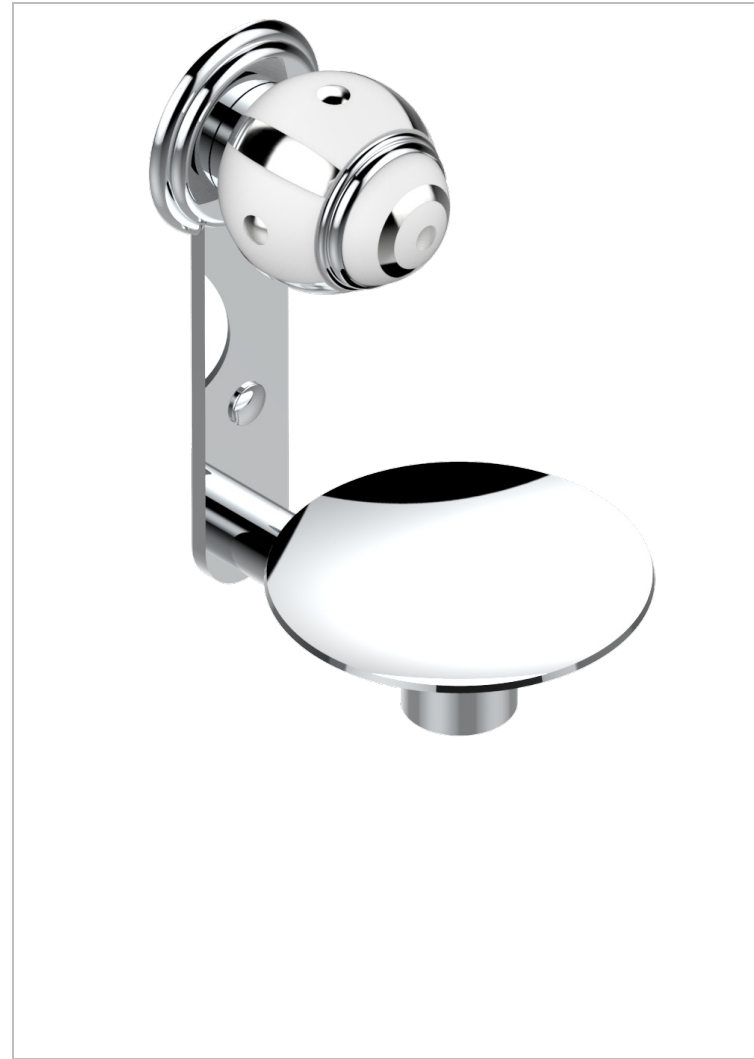

ITHAQUE PLATINUM DECOR

A7B-546

Soap dish, wall mounted, 4" diameter

THG[®]
PARIS

CHARACTERISTIC

- Ithaque Platinum decor
- Soap dish, wall mounted, 4" diameter

AVAILABLE FINITIONS

Black ceram - D30
Blush PVD - H62
Brass color PVD - H49
Brown bronze color PVD - F33
Chrome polished - A02
Chrome polished / gold polished - G02

Copper antique matt, coated - H07
Gold color PVD - H52
Gold mat - F07
Gold polished - F01
Graphite PVD - H64
Light coated bronze - D01

Matt Umber PVD - H67
Matt blush PVD - H60
Matt brass color PVD - H50
Matt brown bronze color PVD - F34
Matt chrome (American satin) - C02
Matt gold color PVD - H53

Matt graphite PVD - H65
Matt nickel (American satin) - C01
Matt nickel color PVD - H56
Nickel antique / Sovereign - H28
Nickel color PVD - H55
Nickel polished - B01

Soft gold - F30
Soft matt gold - F31
Umber PVD - H66