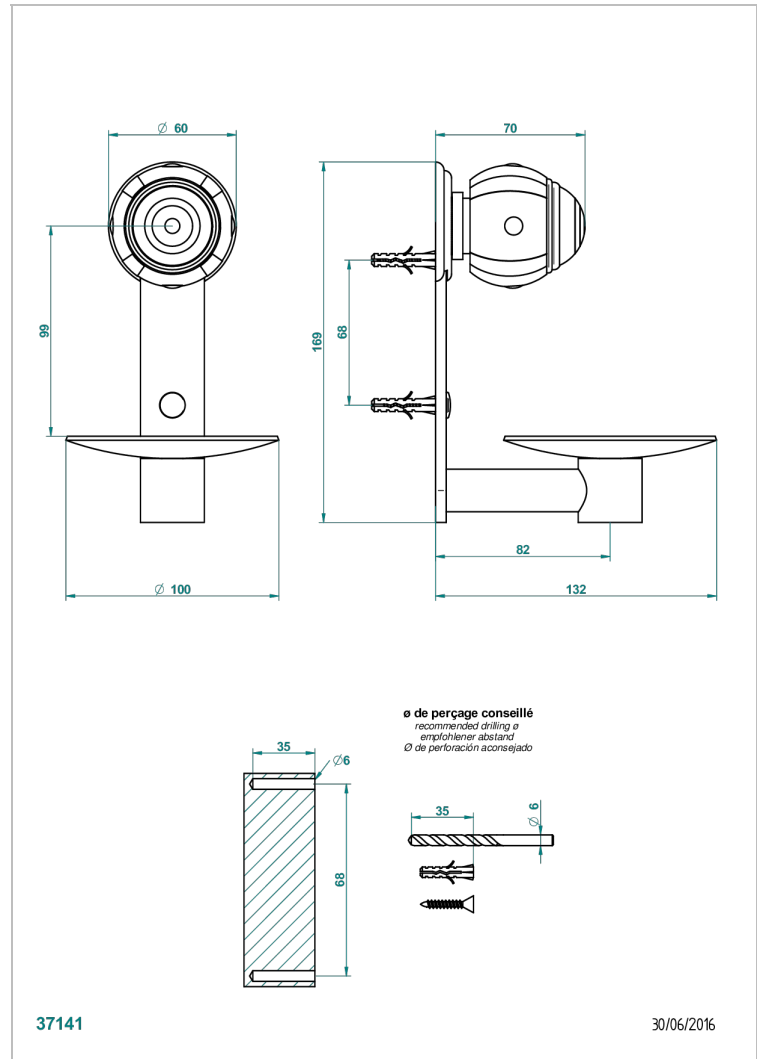

ITHAQUE PLATINUM DECOR

A7B-546

Wall mounted soap dish, \varnothing 100 mm

THG[®]
PARIS

CHARACTERISTIC

- Ithaque Platinum decor
- Wall mounted soap dish, \varnothing 100 mm

AVAILABLE FINITIONS

Antique nickel - H28
Black ceram - D30
Blush PVD - H62
Brass color PVD - H49
Brown bronze color PVD - F33
Gold color PVD - H52