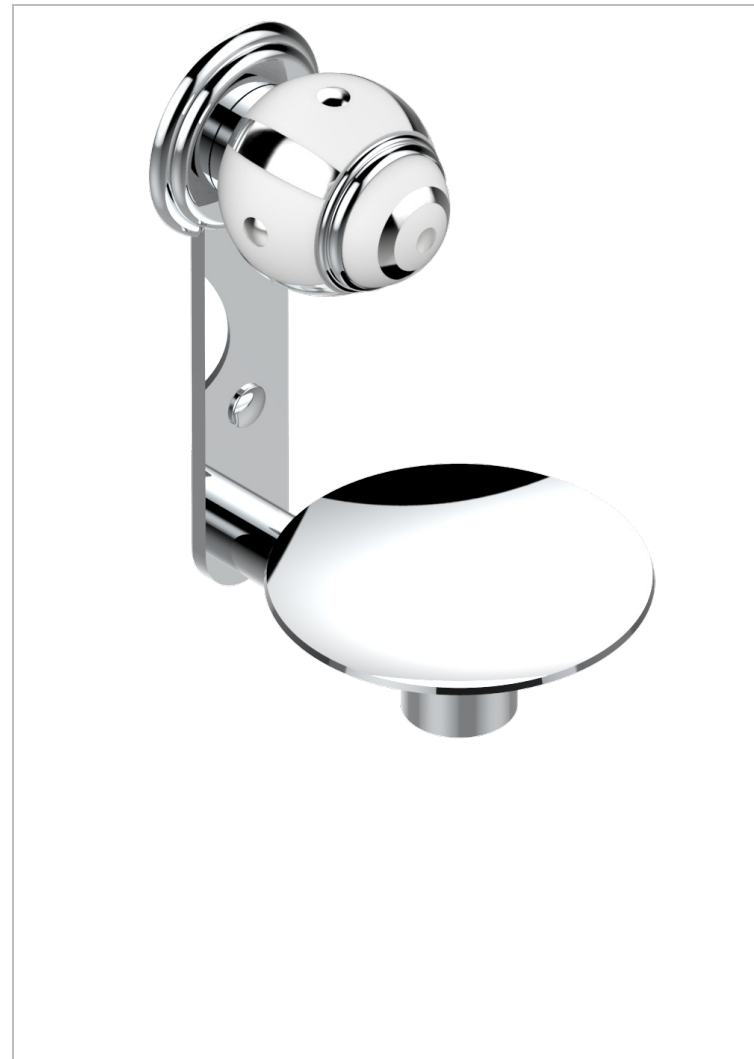

ITHAQUE PLATINUM DECOR

A7B-546

Wall mounted soap dish, \varnothing 100 mm

THG[®]
PARIS

CHARACTERISTIC

- Ithaque Platinum decor
- Wall mounted soap dish, \varnothing 100 mm

AVAILABLE FINITIONS

Antique nickel - H28
Black ceram - D30
Blush PVD - H62
Brass color PVD - H49
Brown bronze color PVD - F33
Gold color PVD - H52

Graphite PVD - H64
Lacquered light bronze - D01
Matt Umber PVD - H67
Matt blush PVD - H60
Matt brass color PVD - H50
Matt brown bronze color PVD - F34

Matt chrome - C02
Matt gold - F07
Matt gold color PVD - H53
Matt graphite PVD - H65
Matt nickel (color finish) - C01
Matt nickel color PVD - H56

Nickel color PVD - H55
Polished chrome (color finish) - A02
Polished chrome / Polished gold (color finish) - G02
Polished gold (color finish) - F01
Polished nickel - B01
Soft gold - F30

Soft matt gold - F31
Umber PVD - H66
Varnished matt antique red copper (color finish) - H07