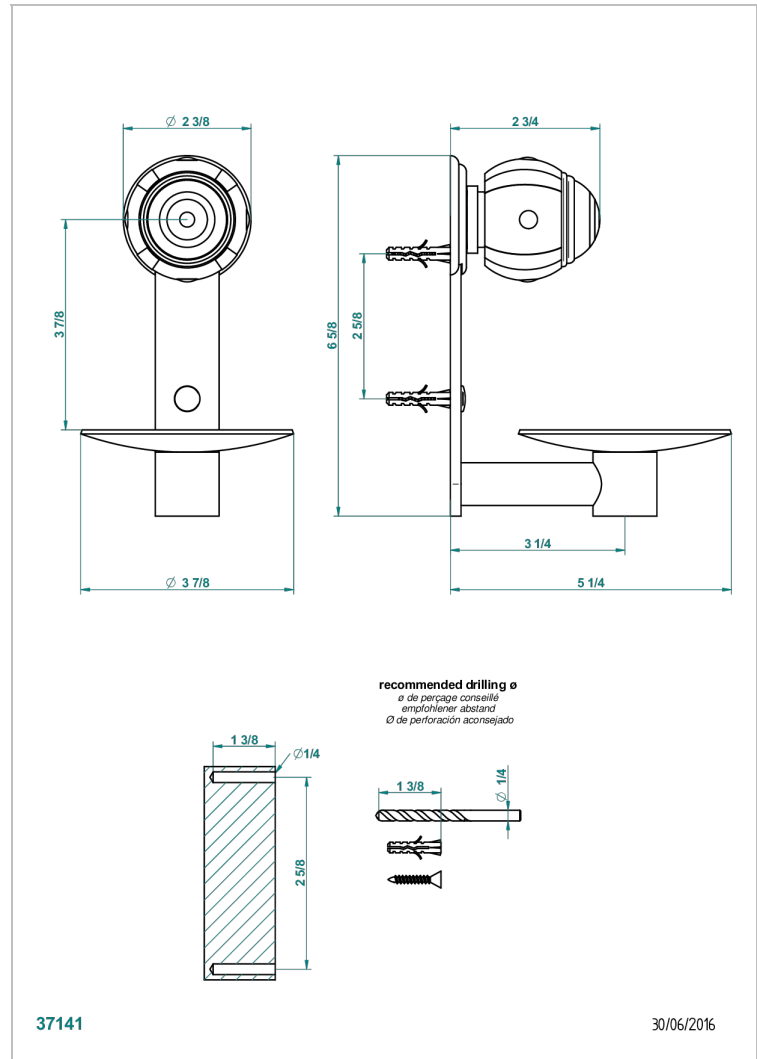

ITHAQUE PLATINUM DECOR

A7B-546

Wall mounted soap dish, ø 100 mm

THG[®]
PARIS

CHARACTERISTIC

- Ithaque Platinum decor
- Wall mounted soap dish, ø 100 mm

AVAILABLE FINITIONS

Antique nickel - H28
Black ceram - D30
Blush PVD - H62
Brass color PVD - H49
Brown bronze color PVD - F33
Gold color PVD - H52