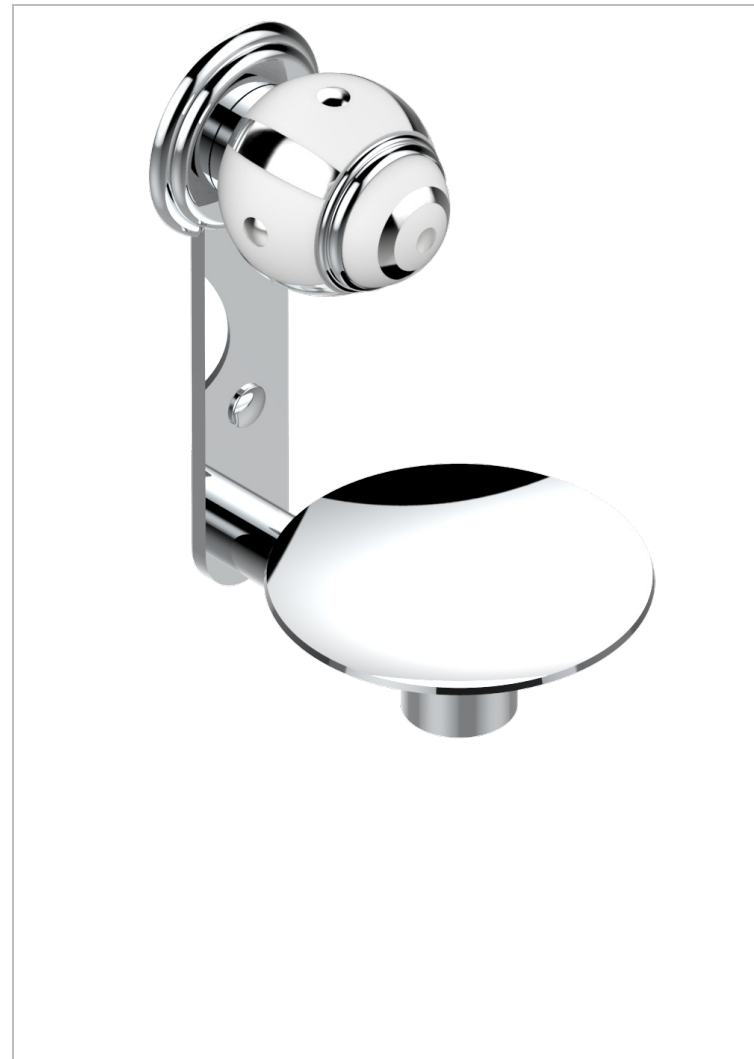

ITHAQUE PLATINUM DECOR

A7B-546

Wall mounted soap dish, ø 100 mm

THG[®]
PARIS

CHARACTERISTIC

- Ithaque Platinum decor
- Wall mounted soap dish, ø 100 mm

AVAILABLE FINITIONS

Antique nickel - H28
Black ceram - D30
Blush PVD - H62
Brass color PVD - H49
Brown bronze color PVD - F33
Gold color PVD - H52

Graphite PVD - H64
Lacquered light bronze - D01
Matt Umber PVD - H67
Matt blush PVD - H60
Matt brass color PVD - H50
Matt brown bronze color PVD - F34

Matt chrome - C02
Matt gold - F07
Matt gold color PVD - H53
Matt graphite PVD - H65
Matt nickel (color finish) - C01
Matt nickel color PVD - H56

Nickel color PVD - H55
Polished chrome (color finish) - A02
Polished chrome / Polished gold (color finish) - G02
Polished gold (color finish) - F01
Polished nickel - B01
Soft gold - F30

Soft matt gold - F31
Umber PVD - H66
Varnished matt antique red copper (color finish) - H07