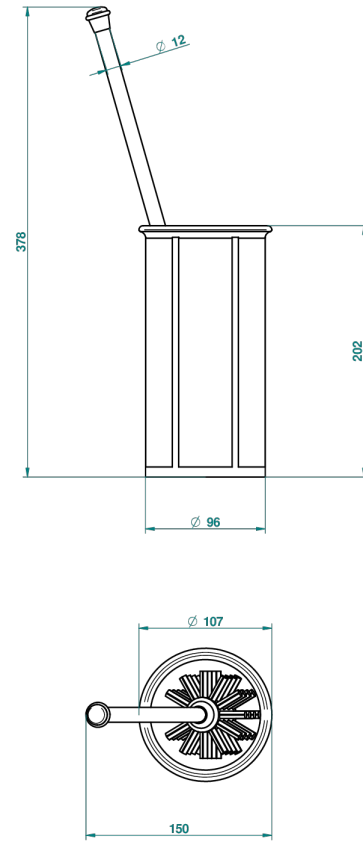

# ITHAQUE PLATINUM DECOR

A7B-4700B

Porcelain toilet brush holder with brush floor mounted

THG<sup>®</sup>  
PARIS

37140

19/11/2013

## CHARACTERISTIC

- Ithaque Platinum decor
- Porcelain toilet brush holder with brush floor mounted