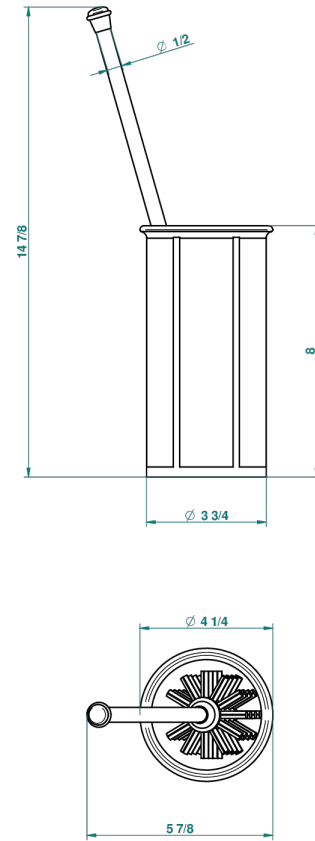

# ITHAQUE PLATINUM DECOR

A7B-4700B

Porcelain toilet brush holder with brush floor mounted

THG<sup>®</sup>  
PARIS

37140

19/11/2013

## CHARACTERISTIC

- Ithaque Platinum decor
- Porcelain toilet brush holder with brush floor mounted