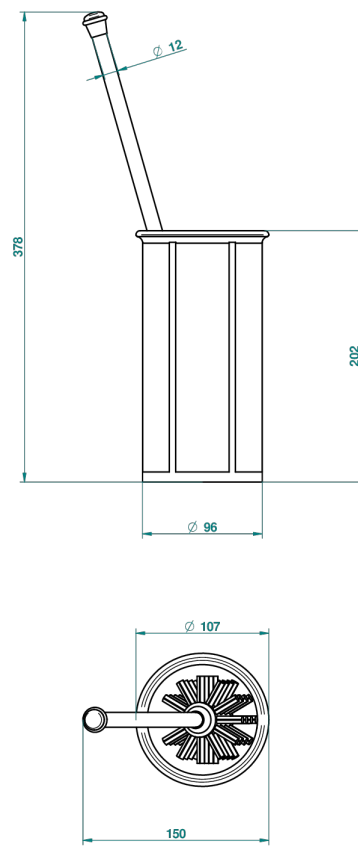

ITHAQUE PLATINUM DECOR

A7B-4700B

Wc brush and porcelain holder

THG[®]
PARIS

37140

19/11/2013

CHARACTERISTIC

- Ithaque Platinum decor
- Wc brush and porcelain holder

AVAILABLE FINITIONS

Antique nickel - H28
Black ceram - D30
Blush PVD - H62
Brass color PVD - H49
Brown bronze color PVD - F33
Gold color PVD - H52

Graphite PVD - H64
Lacquered light bronze - D01
Matt Umber PVD - H67
Matt blush PVD - H60
Matt brass color PVD - H50
Matt brown bronze color PVD - F34