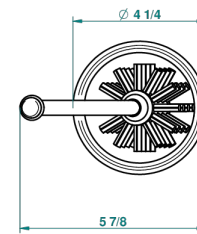

ITHAQUE PLATINUM DECOR

A7B-4700B

Wc brush and porcelain holder

THG[®]
PARIS

37140

19/11/2013

CHARACTERISTIC

- Ithaque Platinum decor
- Wc brush and porcelain holder