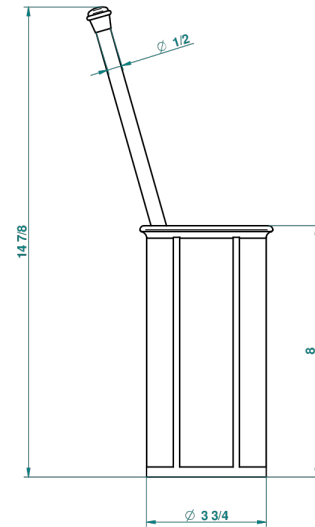

ITHAQUE PLATINUM DECOR

A7B-4700B

Wc brush and porcelain holder

THG[®]
PARIS

37140

19/11/2013

CHARACTERISTIC

- Ithaque Platinum decor
- Wc brush and porcelain holder