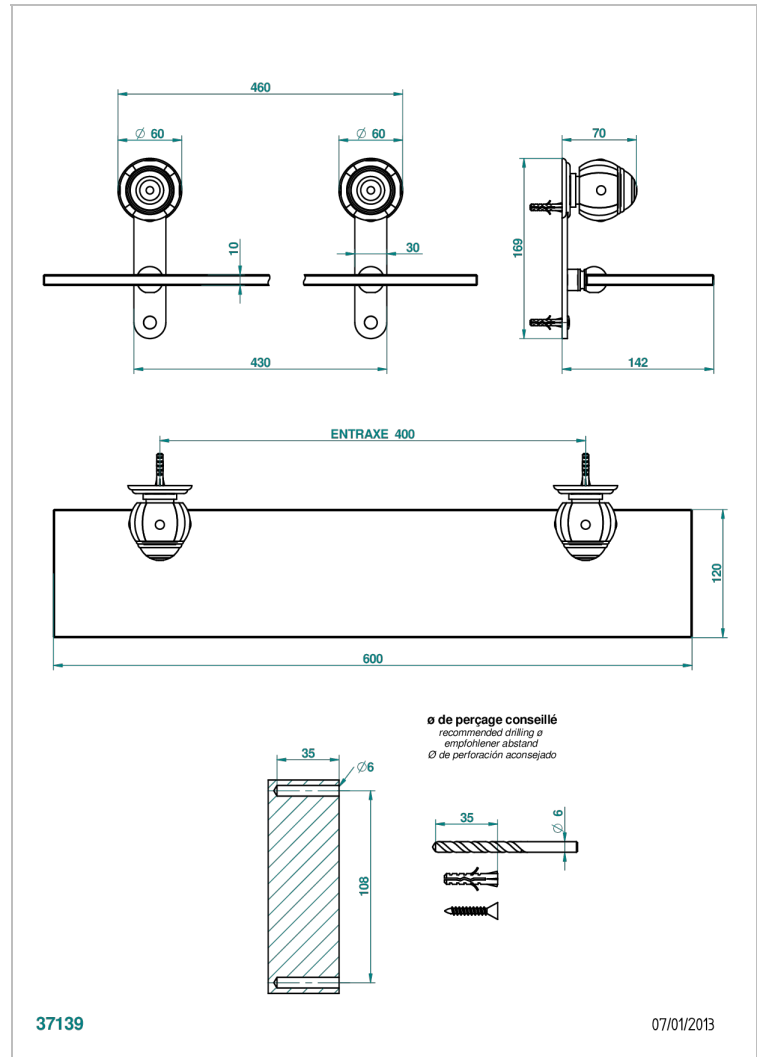

ITHAQUE PLATINUM DECOR

A7B-564

Glass shelf with brackets

THG[®]
PARIS

CHARACTERISTIC

- Ithaque Platinum decor
- Glass shelf with brackets

AVAILABLE FINITIONS

Black ceram - D30
Blush PVD - H62
Brass color PVD - H49
Brown bronze color PVD - F33
Chrome polished - A02
Chrome polished / gold polished - G02