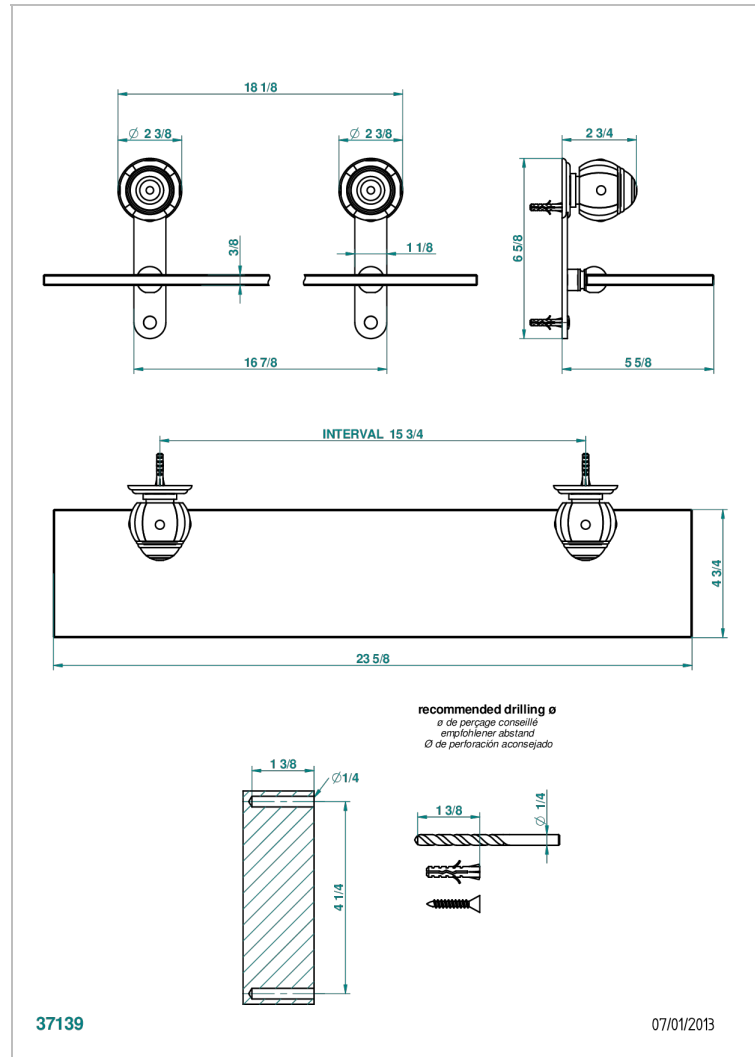

ITHAQUE PLATINUM DECOR

A7B-564

Glass shelf with brackets

THG[®]
PARIS

CHARACTERISTIC

- Ithaque Platinum decor
- Glass shelf with brackets

AVAILABLE FINITIONS

Black ceram - D30
Blush PVD - H62
Brass color PVD - H49
Brown bronze color PVD - F33
Chrome polished - A02
Chrome polished / gold polished - G02