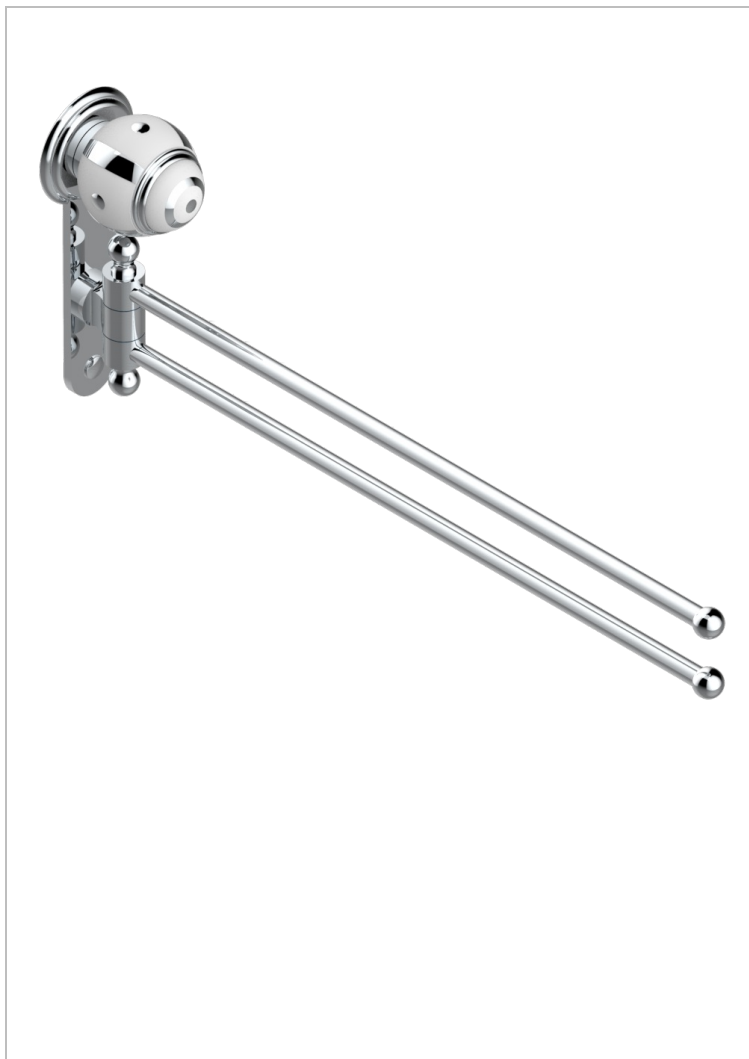

ITHAQUE PLATINUM DECOR

A7B-522

Towel bar 15 3/4" long, double swivel

CHARACTERISTIC

- Ithaque Platinum decor
- Towel bar 15 3/4" long, double swivel

AVAILABLE FINITIONS

Black ceram - D30
Blush PVD - H62
Brass color PVD - H49
Brown bronze color PVD - F33
Chrome polished - A02
Chrome polished / gold polished - G02

Copper antique matt, coated - H07
Gold color PVD - H52
Gold mat - F07
Gold polished - F01
Graphite PVD - H64
Light coated bronze - D01

Matt Umber PVD - H67
Matt blush PVD - H60
Matt brass color PVD - H50
Matt brown bronze color PVD - F34
Matt chrome (American satin) - C02
Matt gold color PVD - H53

Matt graphite PVD - H65
Matt nickel (American satin) - C01
Matt nickel color PVD - H56
Nickel antique / Sovereign - H28
Nickel color PVD - H55
Nickel polished - B01

Soft gold - F30
Soft matt gold - F31
Umber PVD - H66