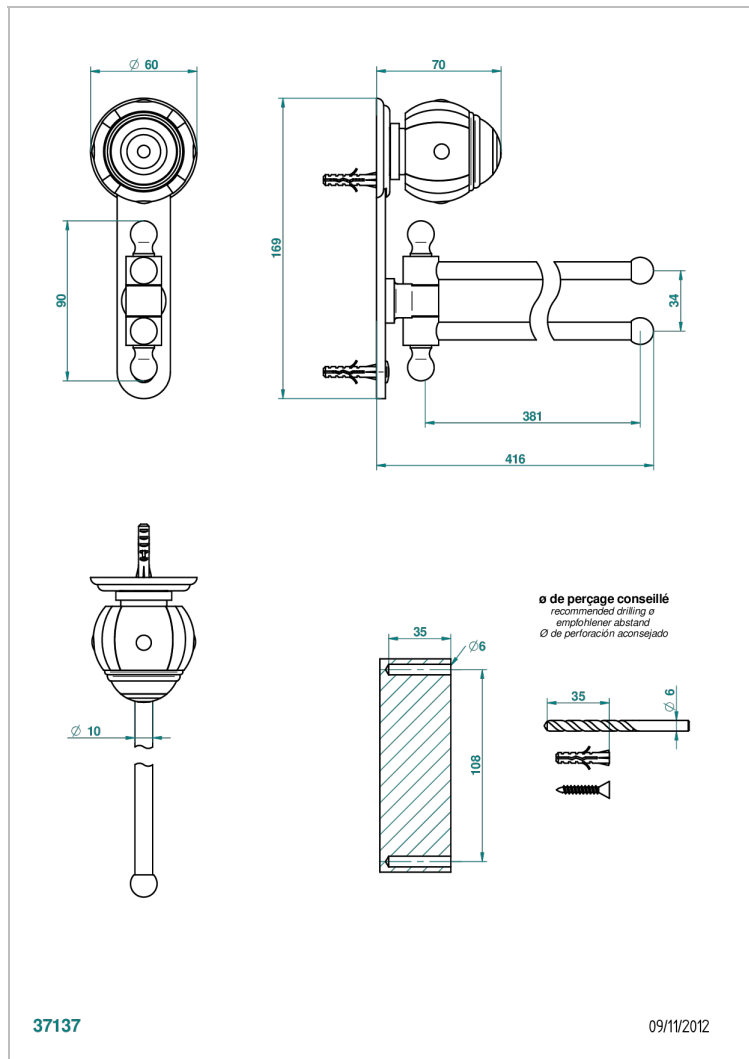

ITHAQUE PLATINUM DECOR

A7B-522

Towel bar 15 3/4" long, double swivel

CHARACTERISTIC

- Ithaque Platinum decor
- Towel bar 15 3/4" long, double swivel

AVAILABLE FINITIONS

Black ceram - D30
Blush PVD - H62
Brass color PVD - H49
Brown bronze color PVD - F33
Chrome polished - A02
Chrome polished / gold polished - G02