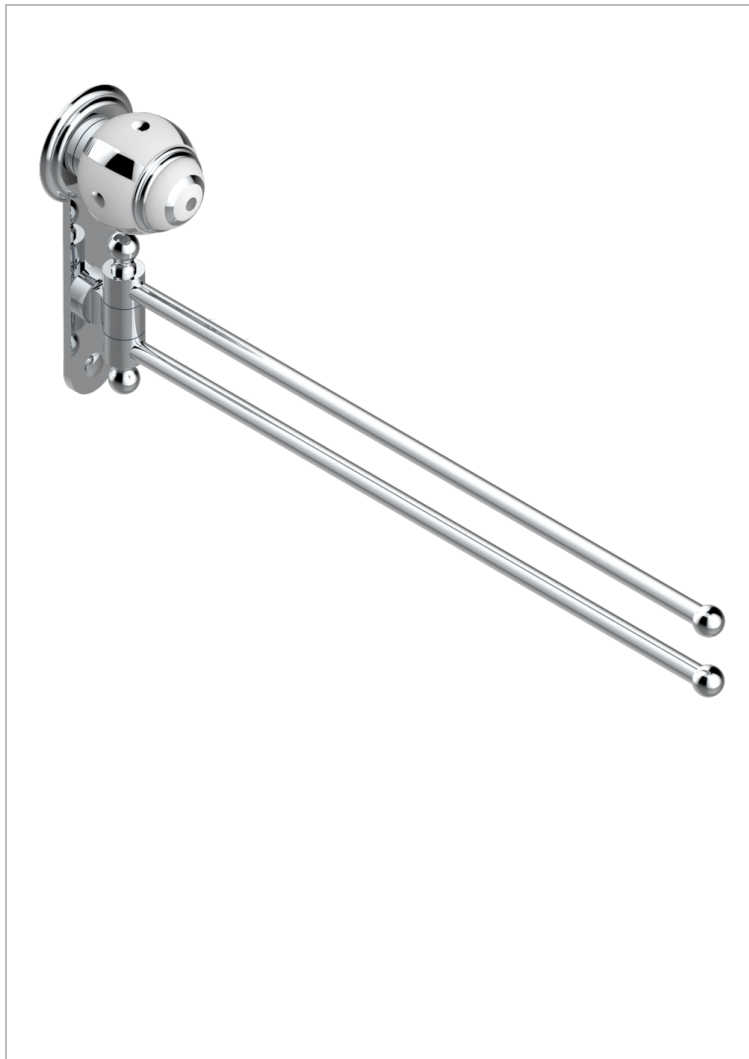

ITHAQUE PLATINUM DECOR

A7B-522

Towel bar 15 3/4" long, double swivel

CHARACTERISTIC

- Ithaque Platinum decor
- Towel bar 15 3/4" long, double swivel

AVAILABLE FINITIONS

Black ceram - D30
Blush PVD - H62
Brass color PVD - H49
Brown bronze color PVD - F33
Chrome polished - A02
Chrome polished / gold polished - G02

Copper antique matt, coated - H07
Gold color PVD - H52
Gold mat - F07
Gold polished - F01
Graphite PVD - H64
Light coated bronze - D01

Matt Umber PVD - H67
Matt blush PVD - H60
Matt brass color PVD - H50
Matt brown bronze color PVD - F34
Matt chrome (American satin) - C02
Matt gold color PVD - H53

Matt graphite PVD - H65
Matt nickel (American satin) - C01
Matt nickel color PVD - H56
Nickel antique / Sovereign - H28
Nickel color PVD - H55
Nickel polished - B01

Soft gold - F30
Soft matt gold - F31
Umber PVD - H66