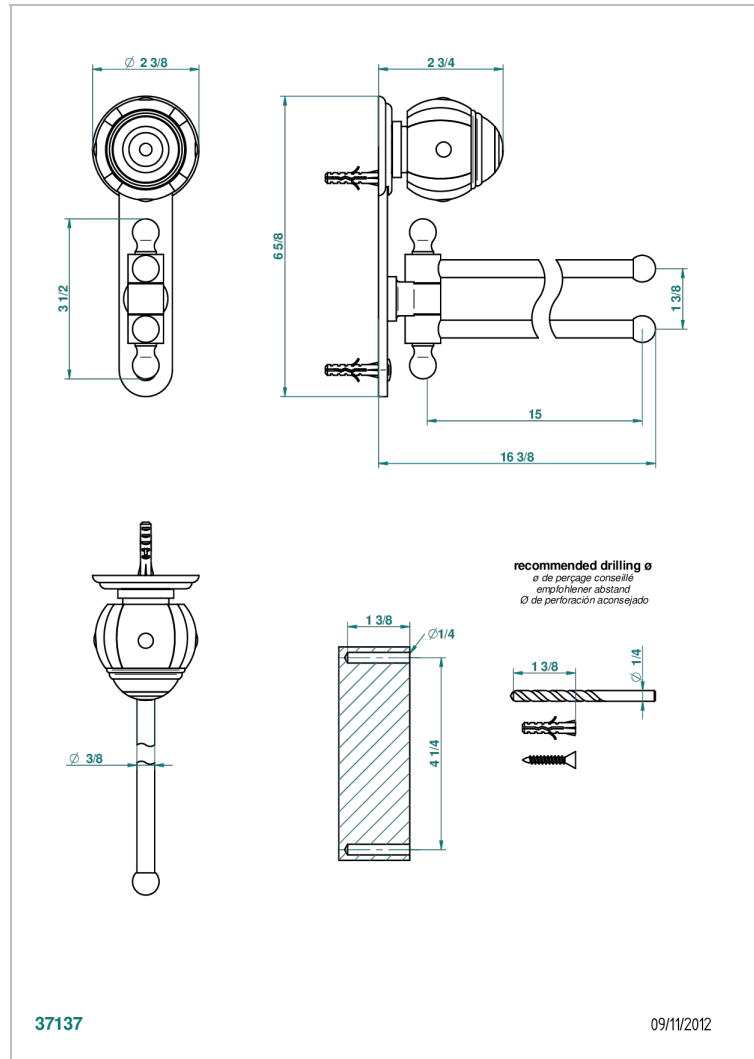

ITHAQUE PLATINUM DECOR

A7B-522

Towel bar 15 3/4" long, double swivel

CHARACTERISTIC

- Ithaque Platinum decor
- Towel bar 15 3/4" long, double swivel

AVAILABLE FINITIONS

Black ceram - D30
Blush PVD - H62
Brass color PVD - H49
Brown bronze color PVD - F33
Chrome polished - A02
Chrome polished / gold polished - G02