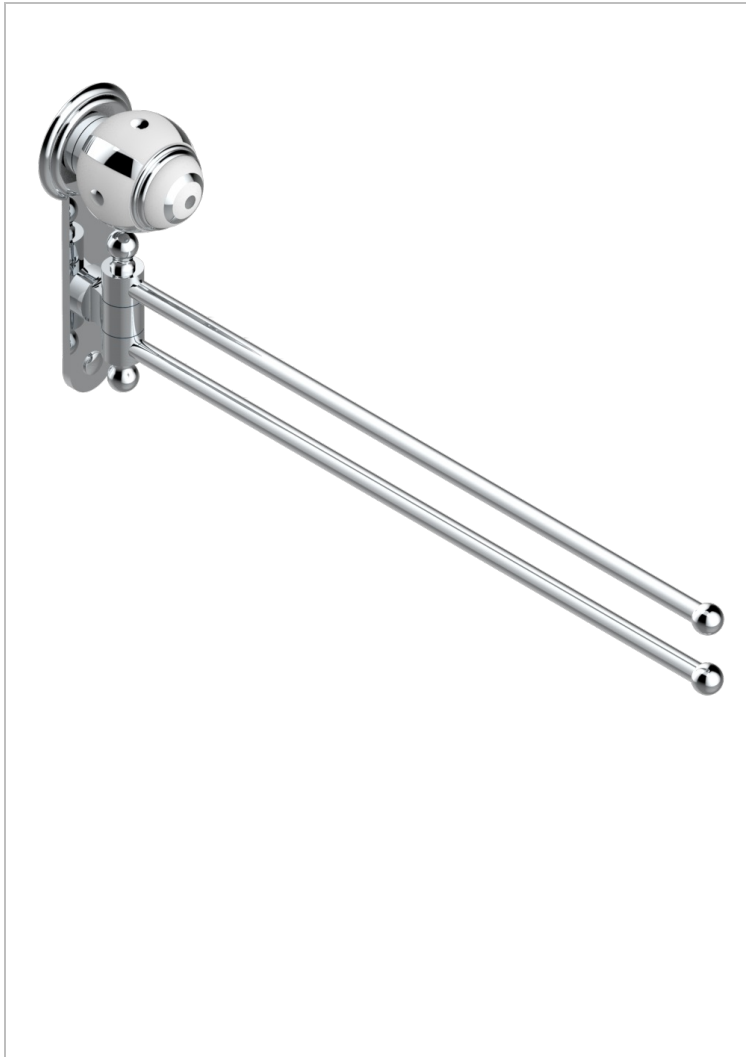

ITHAQUE PLATINUM DECOR

A7B-522

Double towel holder, 2 mobile rails, length: 400 mm, \varnothing 16 mm

THG[®]
PARIS

CHARACTERISTIC

- Ithaque Platinum decor
- Double towel holder, 2 mobile rails, length: 400 mm, \varnothing 16 mm

AVAILABLE FINITIONS

Antique nickel - H28
Black ceram - D30
Blush PVD - H62
Brass color PVD - H49
Brown bronze color PVD - F33
Gold color PVD - H52

Graphite PVD - H64
Lacquered light bronze - D01
Matt Umber PVD - H67
Matt blush PVD - H60
Matt brass color PVD - H50
Matt brown bronze color PVD - F34