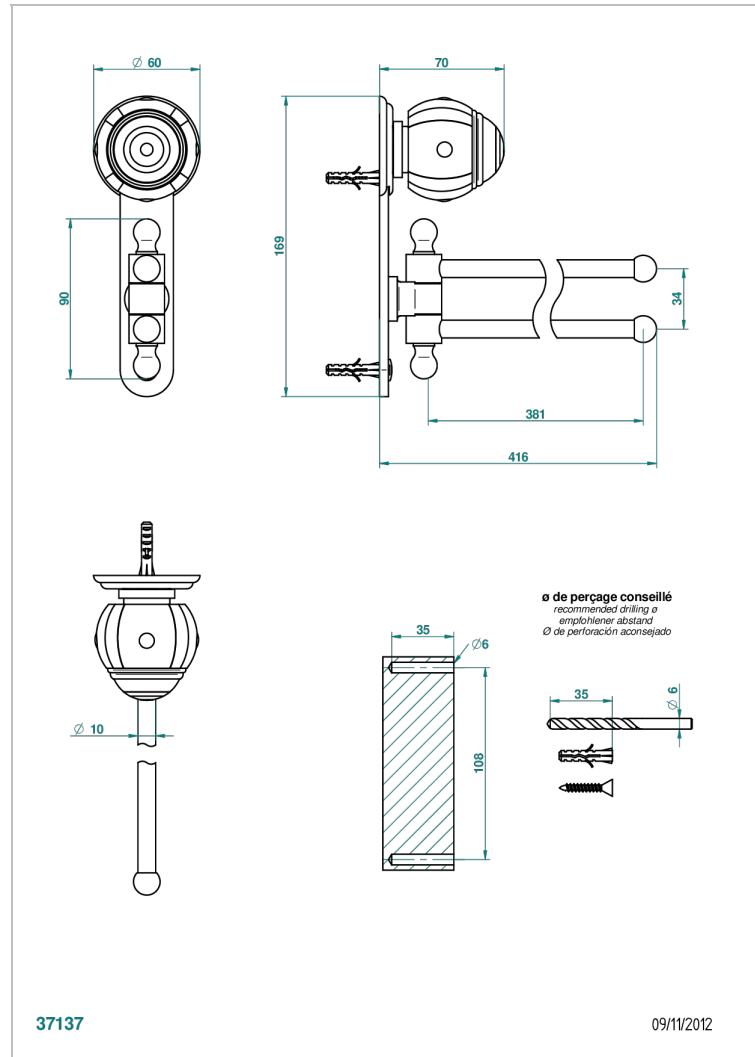

ITHAQUE PLATINUM DECOR

A7B-522

Double towel holder, 2 mobile rails, length: 400 mm, \varnothing 16 mm

THG[®]
PARIS

CHARACTERISTIC

- Ithaque Platinum decor
- Double towel holder, 2 mobile rails, length: 400 mm, \varnothing 16 mm