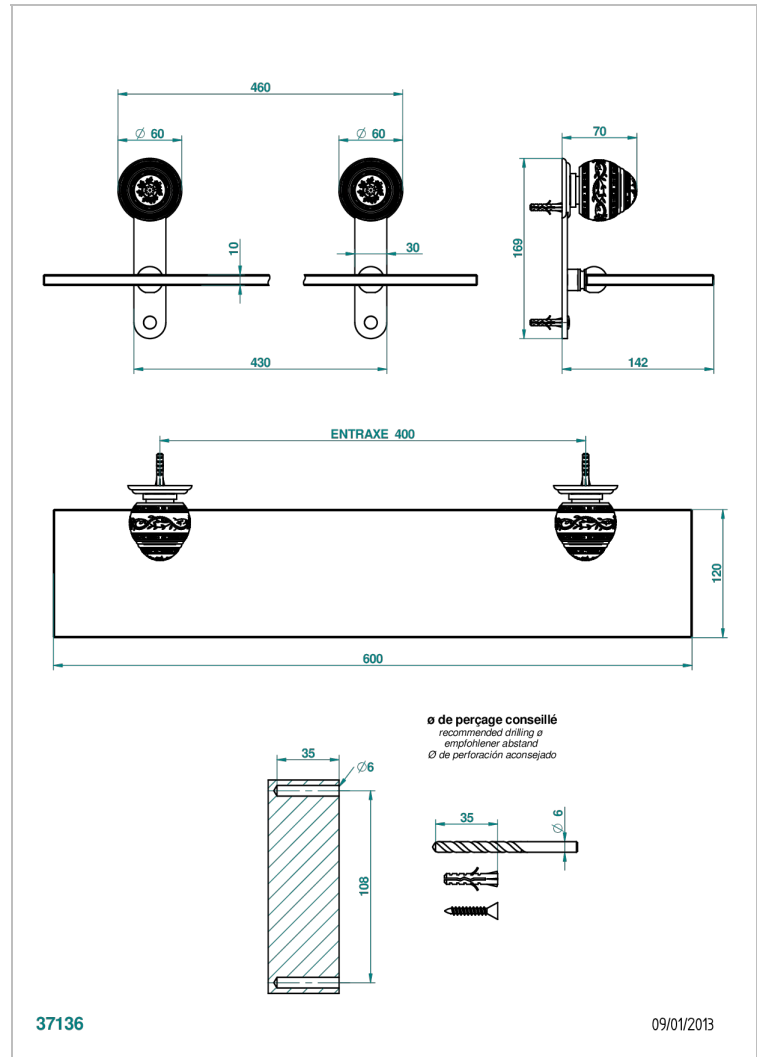

MARQUISE PLATINUM DECOR

A7G-564

Glass shelf with brackets

THG[®]
PARIS

CHARACTERISTIC

- Marquise platinum decor
- Glass shelf with brackets

AVAILABLE FINITIONS

Black ceram - D30
Blush PVD - H62
Brass color PVD - H49
Brown bronze color PVD - F33
Chrome polished - A02
Chrome polished / gold polished - G02