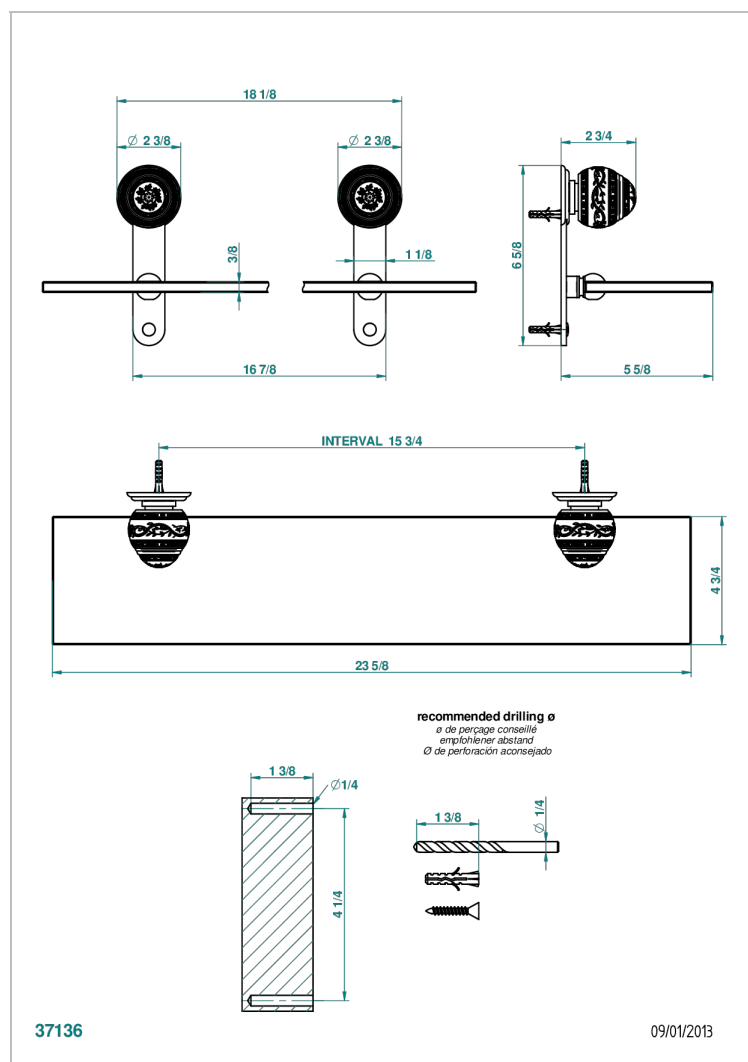

MARQUISE PLATINUM DECOR

A7G-564

Glass shelf with brackets

CHARACTERISTIC

- Marquise platinum decor
- Glass shelf with brackets

AVAILABLE FINITIONS

Black ceram - D30
 Blush PVD - H62
 Brass color PVD - H49
 Brown bronze color PVD - F33
 Chrome polished - A02
 Chrome polished / gold polished - G02