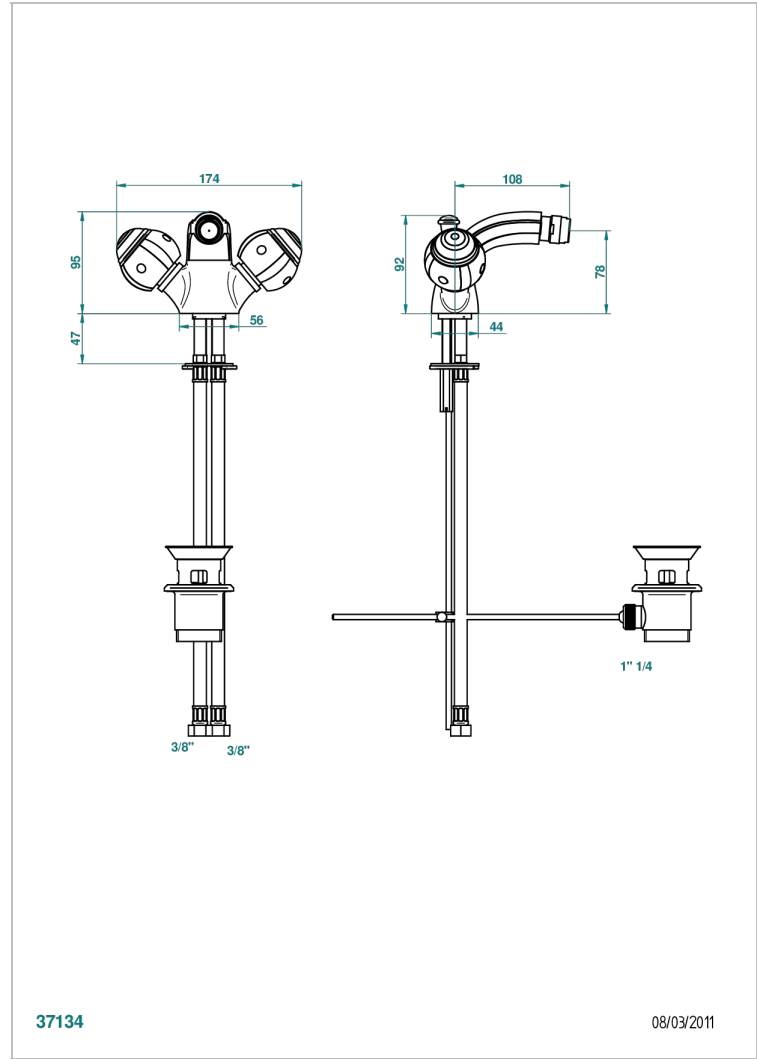

ITHAQUE PLATINUM DECOR

A7B-3202

THG[®]
PARIS

1-hole bidet mixer with swivel jet handshower with waste

CHARACTERISTIC

- ACS : 17ACCLY613
- NF : NF EN 200 - IA - Chrome

STANDARDS

TECHNICAL SPECS

- Recommandé : 3 bars (max. 5 bars) - Advised : 43,5 psi (max. 72 psi)
- 15 l/min à 3 bars (4 gpm at 43.5 psi)

AVAILABLE FINITIONS

Antique nickel - H28
Black ceram - D30
Blush PVD - H62
Brass color PVD - H49
Brown bronze color PVD - F33
Gold color PVD - H52