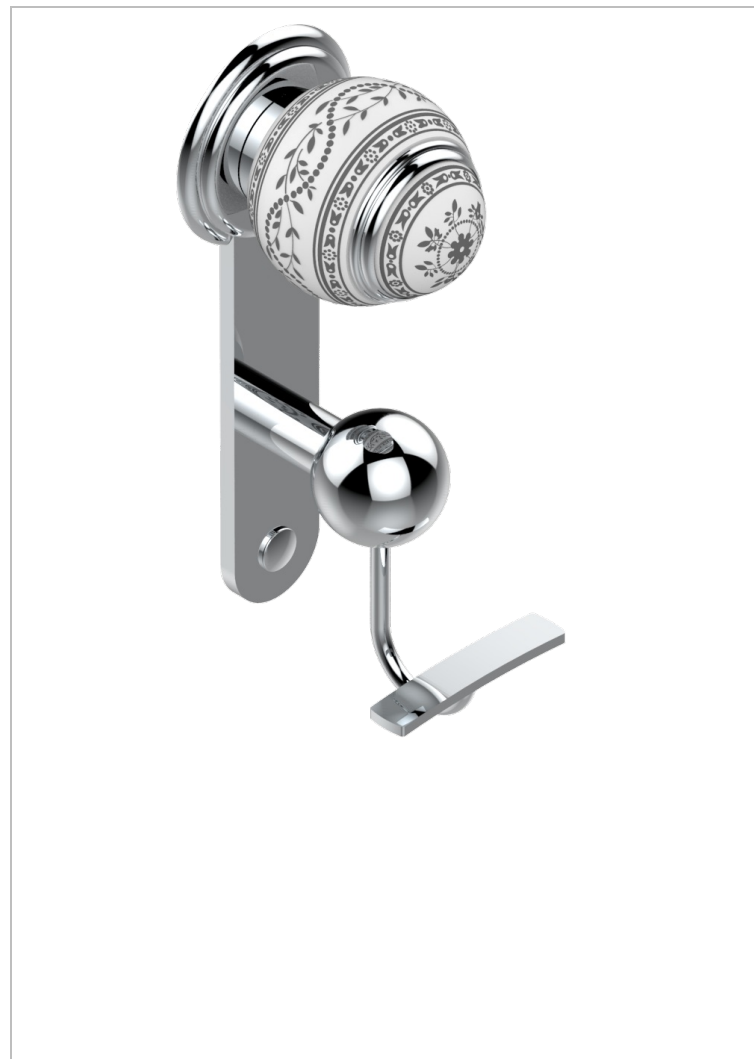

# MARQUISE PLATINUM DECOR

A7G-510

Robe hook

## CHARACTERISTIC

- Marquise platinum decor
- Robe hook

## AVAILABLE FINITIONS

Antique nickel - H28  
Black ceram - D30  
Blush PVD - H62  
Brass color PVD - H49  
Brown bronze color PVD - F33  
Gold color PVD - H52

Graphite PVD - H64  
Lacquered light bronze - D01  
Matt Umber PVD - H67  
Matt blush PVD - H60  
Matt brass color PVD - H50  
Matt brown bronze color PVD - F34