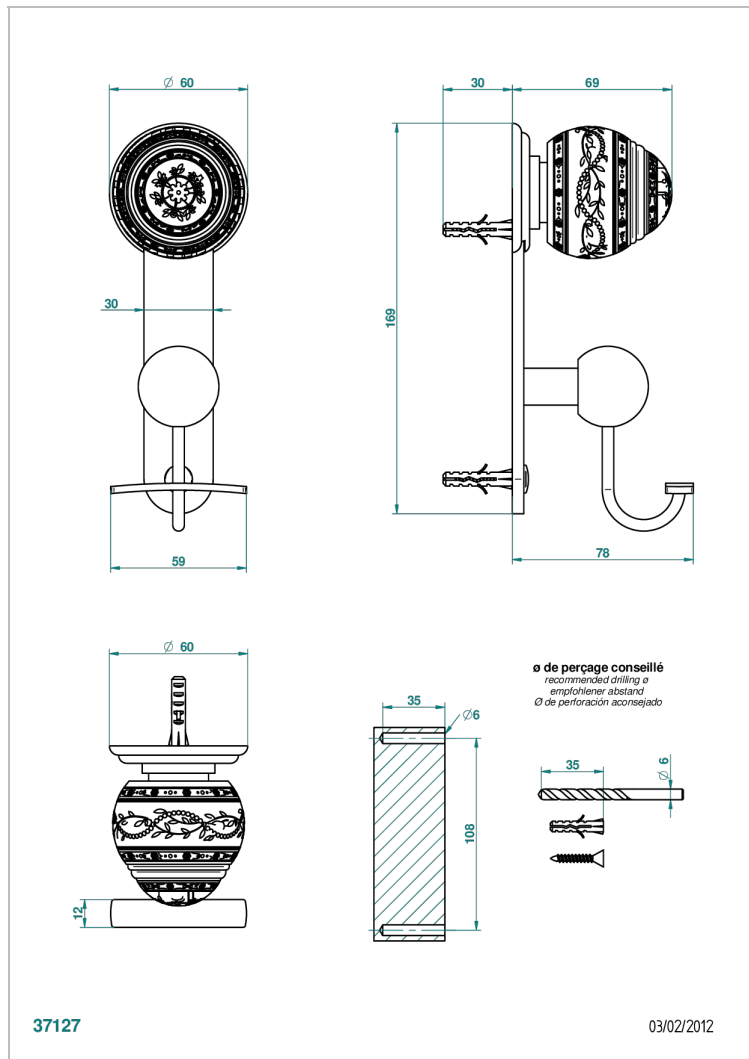

MARQUISE PLATINUM DECOR

A7G-510

Robe hook

CHARACTERISTIC

- Marquise platinum decor
- Robe hook

AVAILABLE FINITIONS

Antique nickel - H28
Black ceram - D30
Blush PVD - H62
Brass color PVD - H49
Brown bronze color PVD - F33
Gold color PVD - H52

Nickel color PVD - H55
Polished chrome (color finish) - A02
Polished chrome / Polished gold (color finish) - G02
Polished gold (color finish) - F01
Polished nickel - B01
Soft gold - F30

Soft matt gold - F31
Umber PVD - H66
Varnished matt antique red copper (color finish) - H07