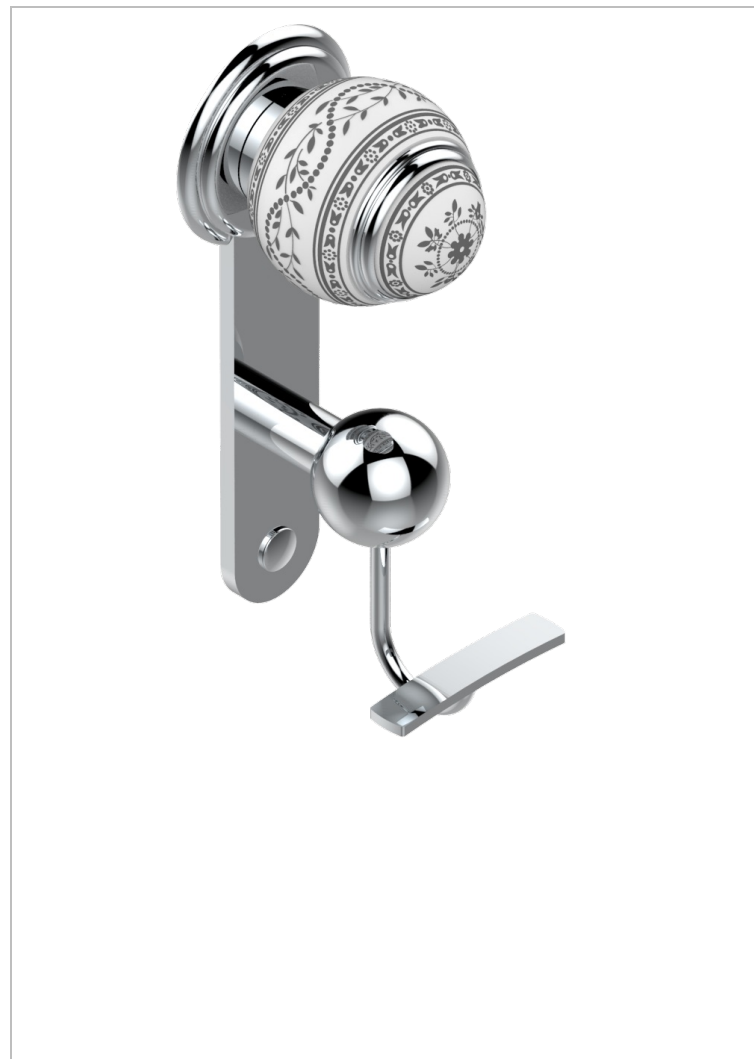

MARQUISE PLATINUM DECOR

A7G-510

Robe hook

CHARACTERISTIC

- Marquise platinum decor
- Robe hook

AVAILABLE FINITIONS

Antique nickel - H28
Black ceram - D30
Blush PVD - H62
Brass color PVD - H49
Brown bronze color PVD - F33
Gold color PVD - H52

Graphite PVD - H64
Lacquered light bronze - D01
Matt Umber PVD - H67
Matt blush PVD - H60
Matt brass color PVD - H50
Matt brown bronze color PVD - F34

Matt chrome - C02
Matt gold - F07
Matt gold color PVD - H53
Matt graphite PVD - H65
Matt nickel (color finish) - C01
Matt nickel color PVD - H56

Nickel color PVD - H55
Polished chrome (color finish) - A02
Polished chrome / Polished gold (color finish) - G02
Polished gold (color finish) - F01
Polished nickel - B01
Soft gold - F30

Soft matt gold - F31
Umber PVD - H66
Varnished matt antique red copper (color finish) - H07