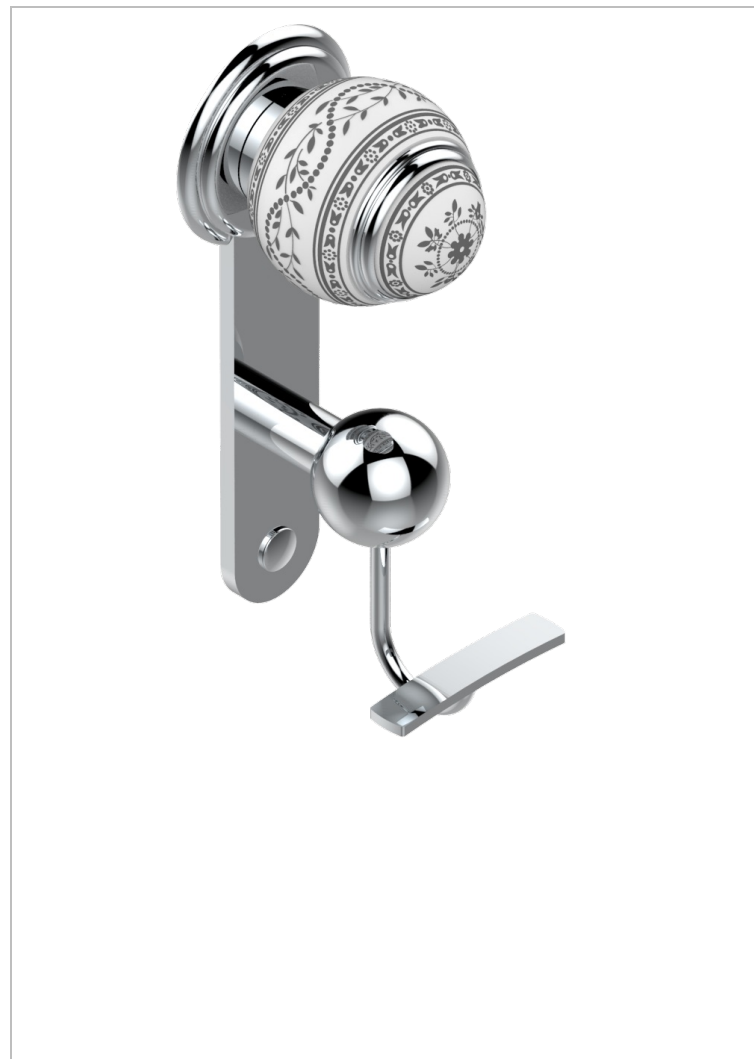

MARQUISE PLATINUM DECOR

A7G-510

Robe hook

CHARACTERISTIC

- Marquise platinum decor
- Robe hook

AVAILABLE FINITIONS

Antique nickel - H28
 Black ceram - D30
 Blush PVD - H62
 Brass color PVD - H49
 Brown bronze color PVD - F33
 Gold color PVD - H52

Graphite PVD - H64
 Lacquered light bronze - D01
 Matt Umber PVD - H67
 Matt blush PVD - H60
 Matt brass color PVD - H50
 Matt brown bronze color PVD - F34

Matt chrome - C02
 Matt gold - F07
 Matt gold color PVD - H53
 Matt graphite PVD - H65
 Matt nickel (color finish) - C01
 Matt nickel color PVD - H56

Nickel color PVD - H55
 Polished chrome (color finish) - A02
 Polished chrome / Polished gold (color finish) - G02
 Polished gold (color finish) - F01
 Polished nickel - B01
 Soft gold - F30

Soft matt gold - F31
 Umber PVD - H66
 Varnished matt antique red copper (color finish) - H07