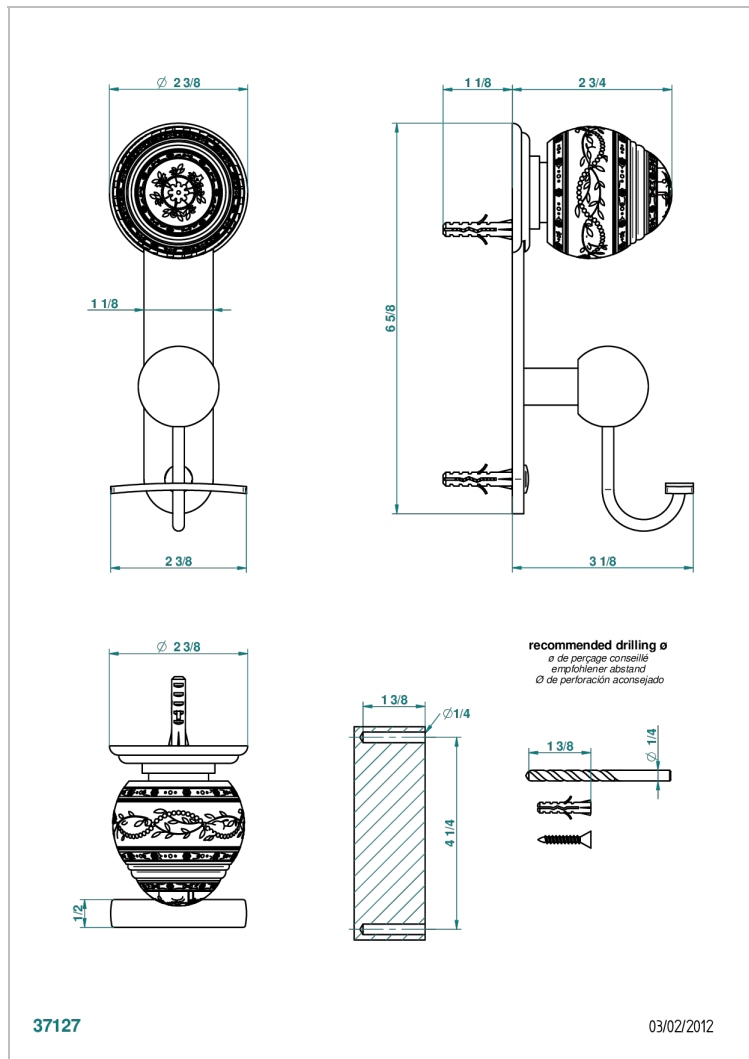

MARQUISE PLATINUM DECOR

A7G-510

Robe hook

CHARACTERISTIC

- Marquise platinum decor
- Robe hook

AVAILABLE FINITIONS

Antique nickel - H28
 Black ceram - D30
 Blush PVD - H62
 Brass color PVD - H49
 Brown bronze color PVD - F33
 Gold color PVD - H52