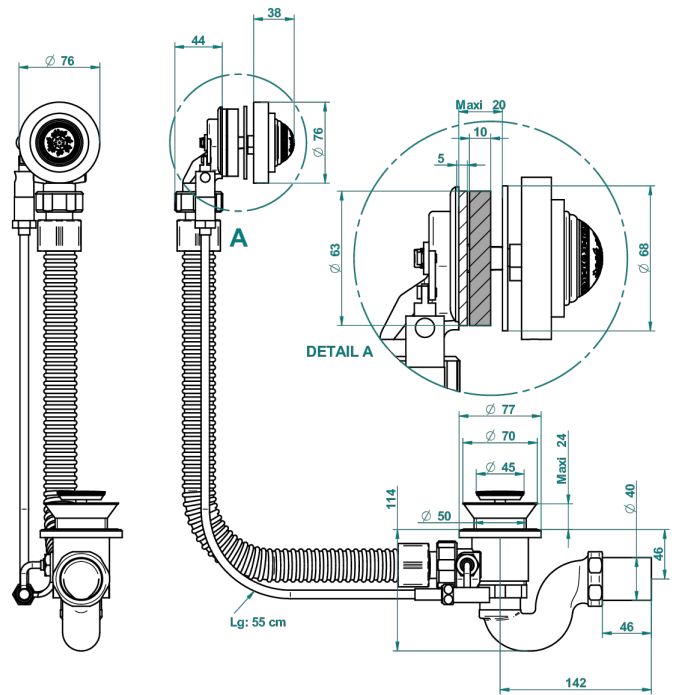

MARQUISE GOLD DECOR

A7F-300

Complete bath pop-up waste -cable lg 55 cm

THG[®]
PARIS

37121

12/06/2017

CHARACTERISTIC

- Marquise Gold decor
- Complete bath pop-up waste -cable lg 55 cm

Nickel color PVD - H55
Polished chrome (color finish) - A02
Umber PVD - H66