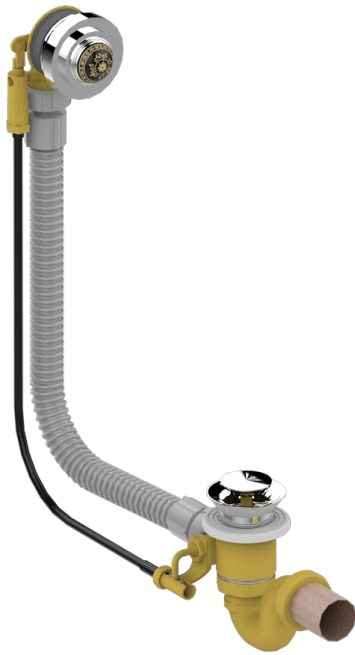

MARQUISE GOLD DECOR

A7F-300

Complete bath pop-up waste -cable lg 55 cm

THG[®]
PARIS

37121

12/06/2017

CHARACTERISTIC

- Marquise Gold decor
- Complete bath pop-up waste -cable lg 55 cm

AVAILABLE FINITIONS

Blush PVD - H62
Brass color PVD - H49
Brown bronze color PVD - F33
Gold color PVD - H52
Graphite PVD - H64
Matt Umber PVD - H67

Matt blush PVD - H60
Matt brass color PVD - H50
Matt brown bronze color PVD - F34
Matt gold color PVD - H53
Matt graphite PVD - H65
Matt nickel color PVD - H56

Nickel color PVD - H55
Polished chrome (color finish) - A02
Umber PVD - H66