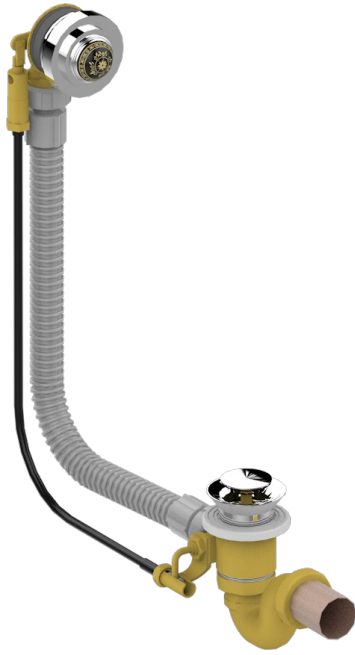

MARQUISE GOLD DECOR

A7F-300

Complete bath pop-up waste -cable lg 55 cm

37121

12/06/2017

CHARACTERISTIC

- Marquise Gold decor
- Complete bath pop-up waste -cable lg 55 cm

AVAILABLE FINITIONS

Blush PVD - H62
Brass color PVD - H49
Brown bronze color PVD - F33
Gold color PVD - H52
Graphite PVD - H64
Matt Umber PVD - H67

Matt blush PVD - H60
Matt brass color PVD - H50
Matt brown bronze color PVD - F34
Matt gold color PVD - H53
Matt graphite PVD - H65
Matt nickel color PVD - H56

Nickel color PVD - H55
Polished chrome (color finish) - A02
Umber PVD - H66