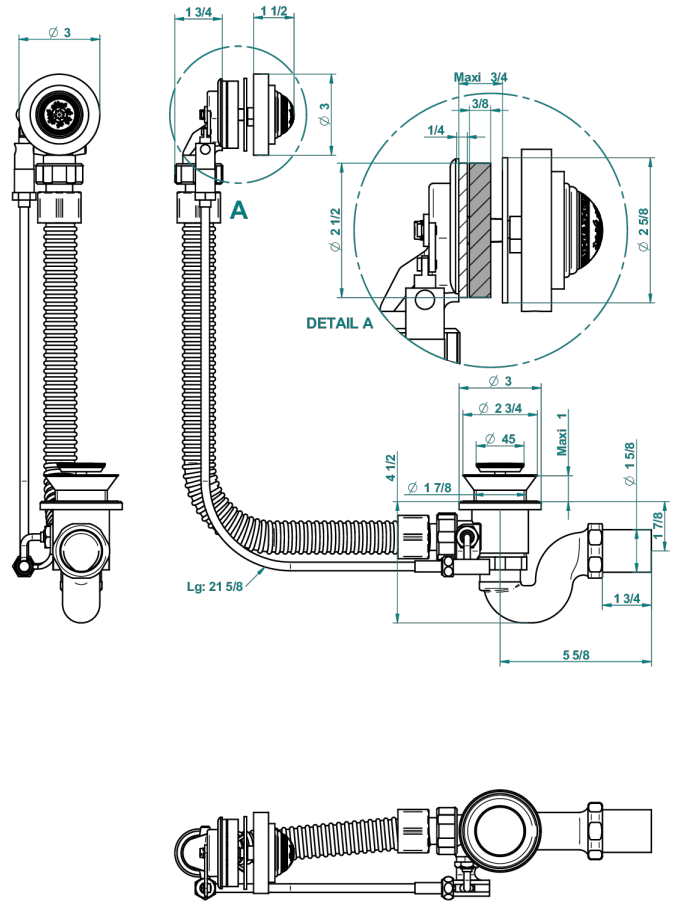

MARQUISE GOLD DECOR

A7F-300

Complete bath pop-up waste -cable lg 55 cm

37121

12/06/2017

CHARACTERISTIC

- Marquise Gold decor
- Complete bath pop-up waste -cable lg 55 cm

AVAILABLE FINITIONS

Nickel color PVD - H55
Polished chrome (color finish) - A02
Umber PVD - H66