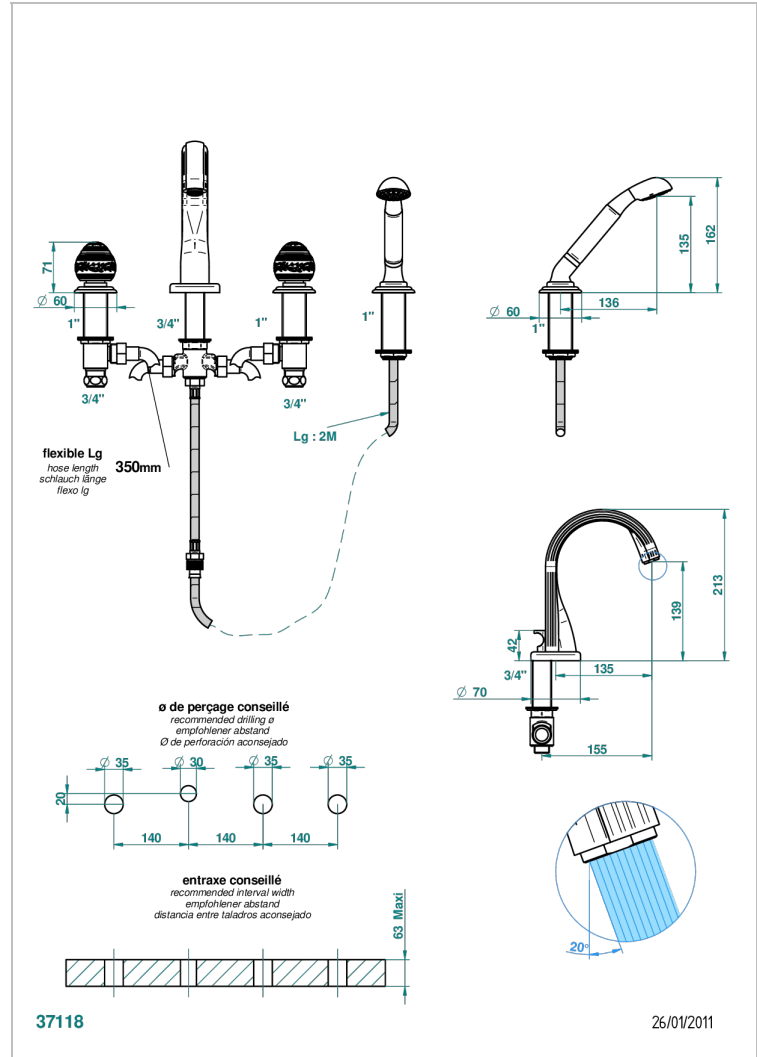

MARQUISE GOLD DECOR

A7F-112B

Rim mounted 4-hole bath/shower mixer, diverter to normal spout

THG[®]
PARIS

CHARACTERISTIC

- ACS : 18ACCLY473
- DVGW : DW-6501CQ0588
- NF : NF EN 200 - IID/A - Chrome

TECHNICAL SPECS

- Recommandé : 3 bars (max. 5 bars) - Advised : 43,5 psi (max. 72 psi)
- Bec : 44,5 l/min à 3 bars - Douchette : 9,5 l/min à 3 bars
- Spout : 11.78 gpm at 43.5 psi - Handshower : 2.5 gpm at 43.5 psi

STANDARDS

AVAILABLE FINITIONS

Antique nickel - H28
Black ceram - D30
Blush PVD - H62
Brass color PVD - H49
Brown bronze color PVD - F33
Gold color PVD - H52

Graphite PVD - H64
Lacquered light bronze - D01
Matt Umber PVD - H67
Matt blush PVD - H60
Matt brass color PVD - H50
Matt brown bronze color PVD - F34