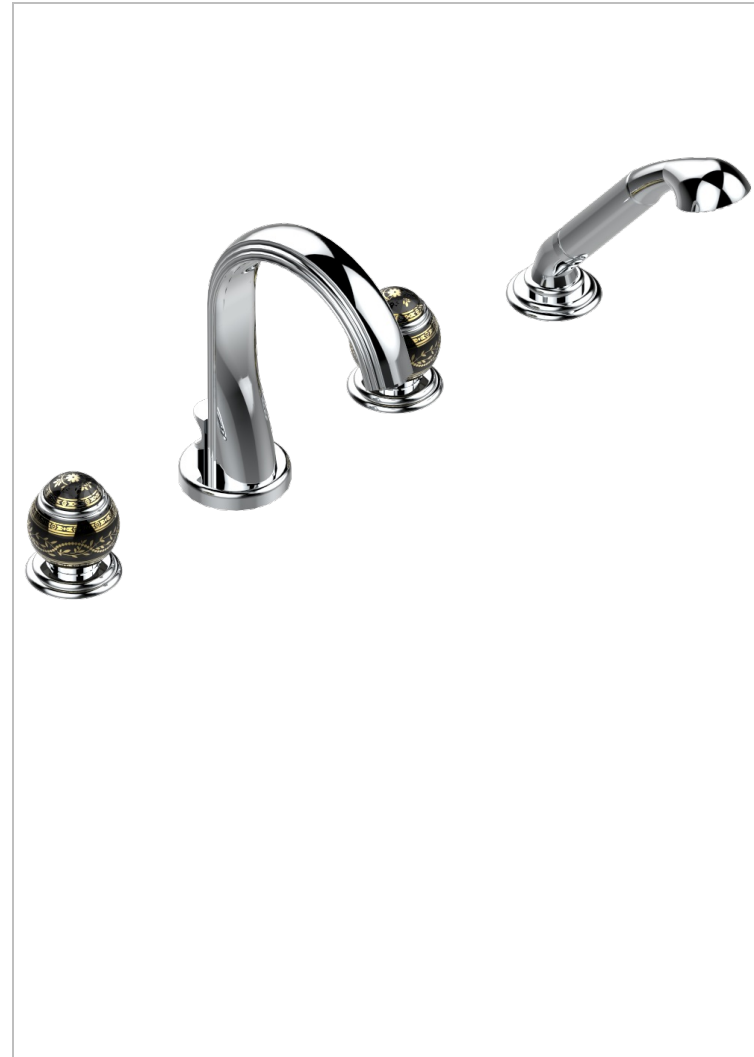

MARQUISE GOLD DECOR

A7F-112B

Rim mounted 4-hole bath/shower mixer, diverter to normal spout

THG[®]
PARIS

CHARACTERISTIC

- ACS : 18ACCLY473
- DVGW : DW-6501CQ0588
- NF : NF EN 200 - IID/A - Chrome

TECHNICAL SPECS

- Recommandé : 3 bars (max. 5 bars) - Advised : 43,5 psi (max. 72 psi)
- Bec : 44,5 l/min à 3 bars - Douchette : 9,5 l/min à 3 bars
- Spout : 11.78 gpm at 43.5 psi - Handshower : 2.5 gpm at 43.5 psi

STANDARDS

AVAILABLE FINITIONS

Antique nickel - H28
Black ceram - D30
Blush PVD - H62
Brass color PVD - H49
Brown bronze color PVD - F33
Gold color PVD - H52

Graphite PVD - H64
Lacquered light bronze - D01
Matt Umber PVD - H67
Matt blush PVD - H60
Matt brass color PVD - H50
Matt brown bronze color PVD - F34