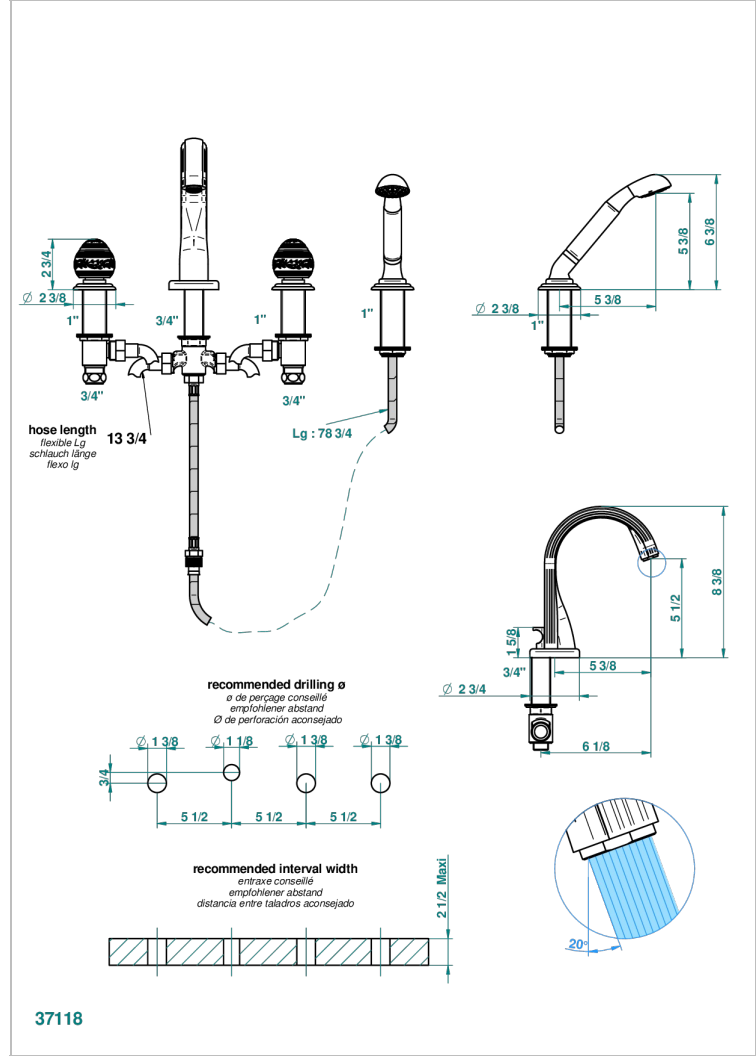

# MARQUISE GOLD DECOR

A7F-112B

Rim mounted 4-hole bath/shower mixer, diverter to normal spout

THG<sup>®</sup>  
PARIS

## CHARACTERISTIC

- ACS : 18ACCLY473
- DVGW : DW-6501CQ0588
- NF : NF EN 200 - IID/A - Chrome

## TECHNICAL SPECS

- Recommandé : 3 bars (max. 5 bars) - Advised : 43,5 psi (max. 72 psi)
- Bec : 44,5 l/min à 3 bars - Douchette : 9,5 l/min à 3 bars
- Spout : 11.78 gpm at 43.5 psi - Handshower : 2.5 gpm at 43.5 psi