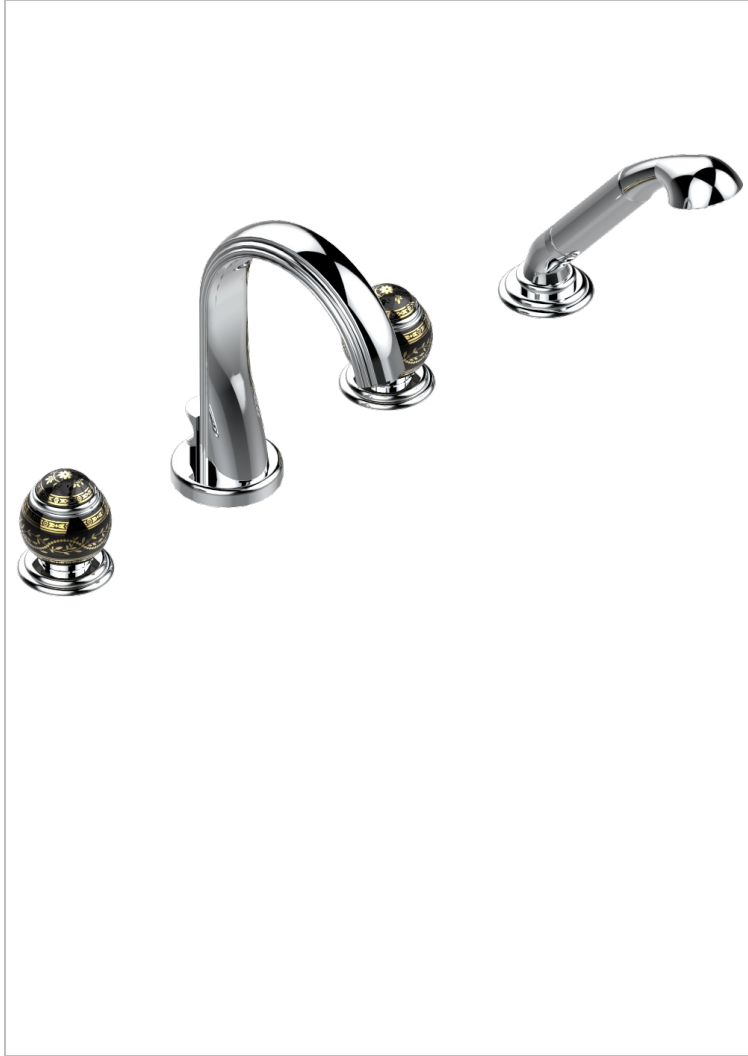

# MARQUISE GOLD DECOR

A7F-112B

Rim mounted 4-hole bath/shower mixer, diverter to normal spout

THG<sup>®</sup>  
PARIS

## CHARACTERISTIC

- ACS : 18ACCLY473
- DVGW : DW-6501CQ0588
- NF : NF EN 200 - IID/A - Chrome

## TECHNICAL SPECS

- Recommandé : 3 bars (max. 5 bars) - Advised : 43,5 psi (max. 72 psi)
- Bec : 44,5 l/min à 3 bars - Douchette : 9,5 l/min à 3 bars
- Spout : 11.78 gpm at 43.5 psi - Handshower : 2.5 gpm at 43.5 psi

## AVAILABLE FINITIONS

Antique nickel - H28  
Black ceram - D30  
Blush PVD - H62  
Brass color PVD - H49  
Brown bronze color PVD - F33  
Gold color PVD - H52

Graphite PVD - H64  
Lacquered light bronze - D01  
Matt Umber PVD - H67  
Matt blush PVD - H60  
Matt brass color PVD - H50  
Matt brown bronze color PVD - F34