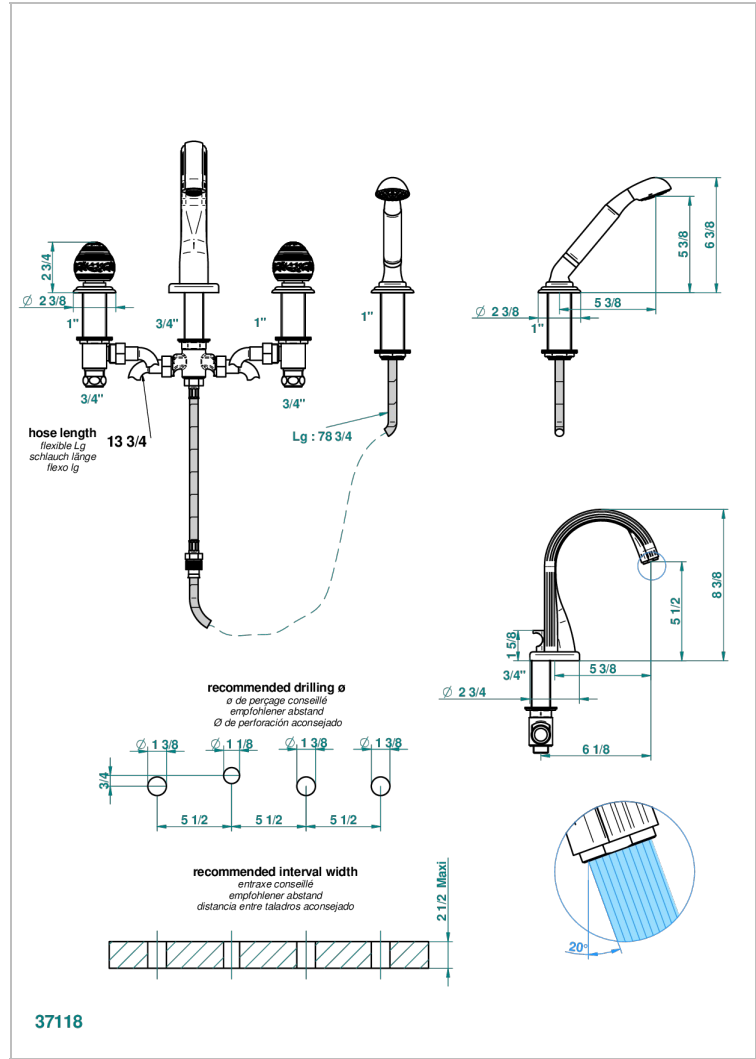

# MARQUISE GOLD DECOR

A7F-112B

Rim mounted 4-hole bath/shower mixer, diverter to normal spout

THG<sup>®</sup>  
PARIS

## CHARACTERISTIC

- ACS : 18ACCLY473
- DVGW : DW-6501CQ0588
- NF : NF EN 200 - IID/A - Chrome

## TECHNICAL SPECS

- Recommandé : 3 bars (max. 5 bars) - Advised : 43,5 psi (max. 72 psi)
- Bec : 44,5 l/min à 3 bars - Douchette : 9,5 l/min à 3 bars
- Spout : 11.78 gpm at 43.5 psi - Handshower : 2.5 gpm at 43.5 psi