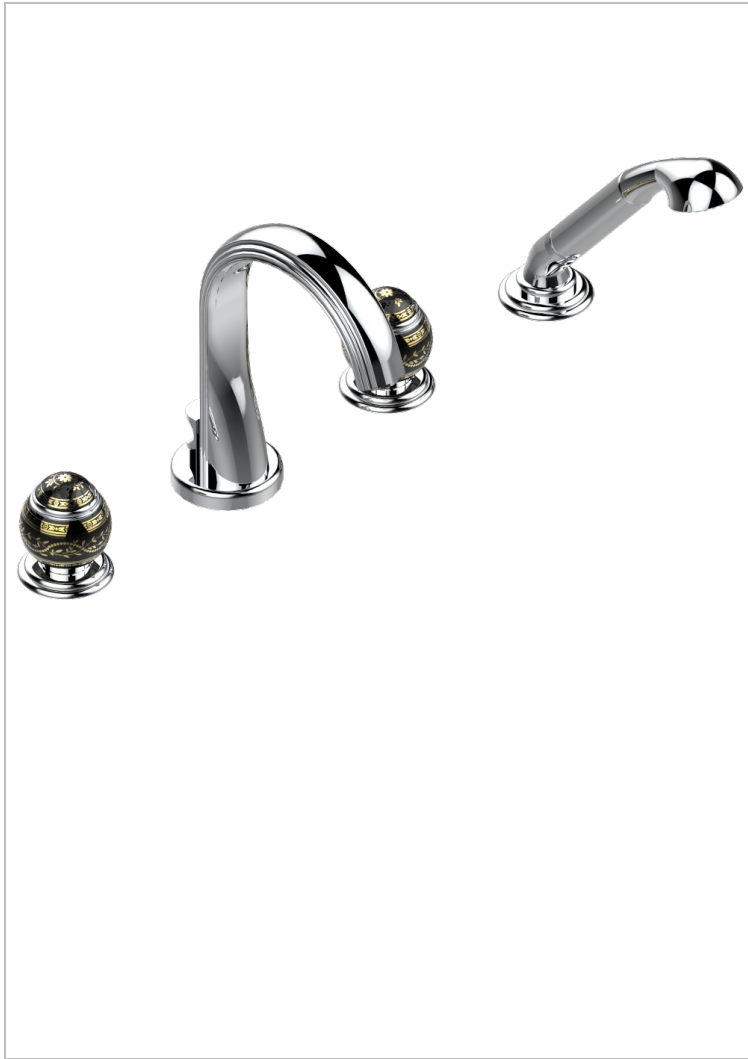

# MARQUISE GOLD DECOR

A7F-112B

Rim mounted 4-hole bath/shower mixer, diverter to normal spout

THG<sup>®</sup>  
PARIS

## CHARACTERISTIC

- ACS : 18ACCLY473
- DVGW : DW-6501CQ0588
- NF : NF EN 200 - IID/A - Chrome

## TECHNICAL SPECS

- Recommandé : 3 bars (max. 5 bars) - Advised : 43,5 psi (max. 72 psi)
- Bec : 44,5 l/min à 3 bars - Douchette : 9,5 l/min à 3 bars
- Spout : 11.78 gpm at 43.5 psi - Handshower : 2.5 gpm at 43.5 psi