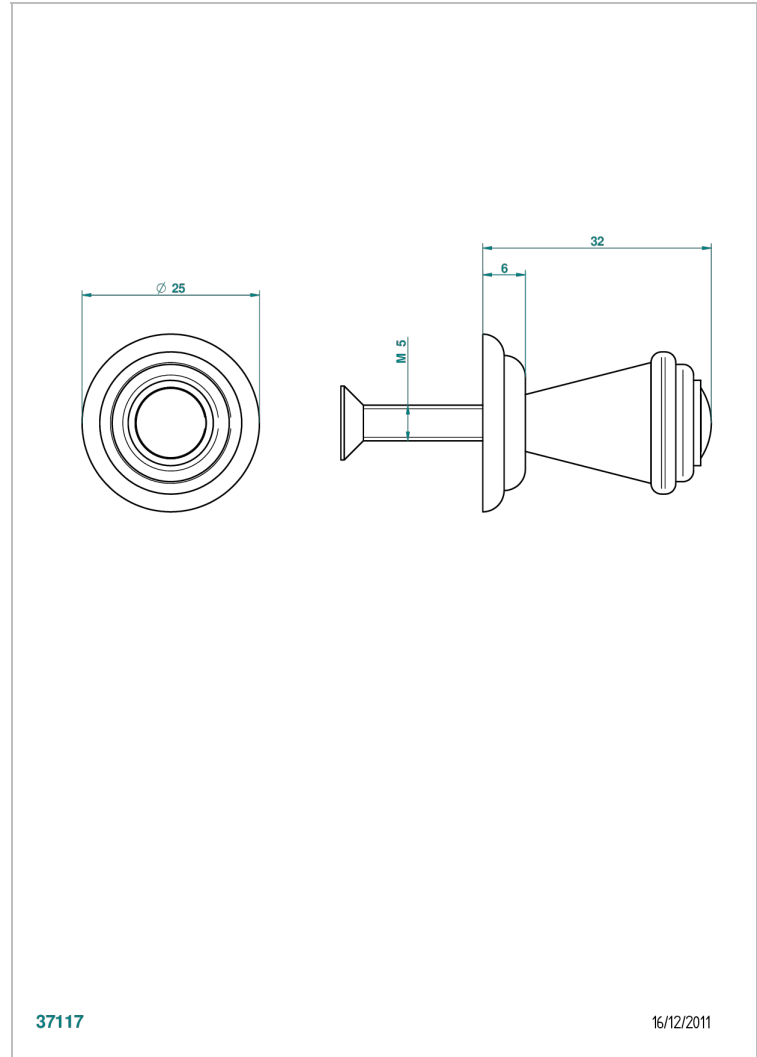

CHEVERNY MALACHITE

A1S-26BT

Small size knob

THG[®]
PARIS

37117

16/12/2011

CHARACTERISTIC

- Cheverny Malachite
- Small size knob