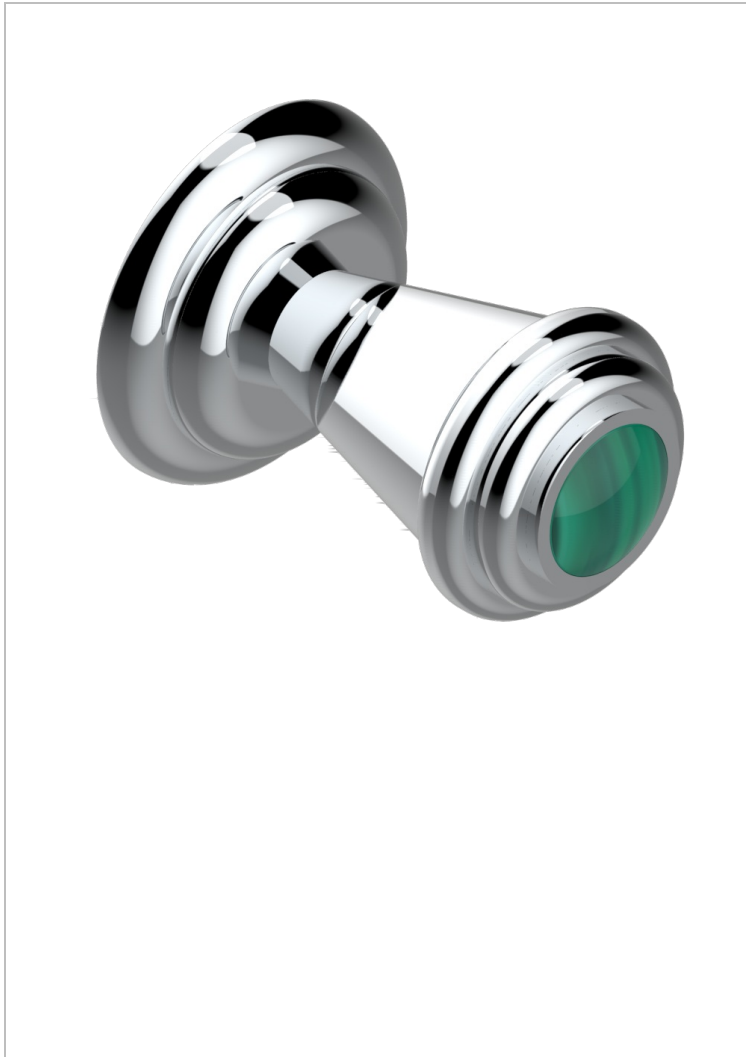

CHEVERNY MALACHITE

A1S-26BT

Small size knob

THG[®]
PARIS

37117

16/12/2011

CHARACTERISTIC

- Cheverny Malachite
- Small size knob

AVAILABLE FINITIONS

Black ceram - D30
Blush PVD - H62
Brass color PVD - H49
Brown bronze color PVD - F33
Chrome polished - A02
Chrome polished / gold polished - G02

Gold color PVD - H52
Gold mat - F07
Gold polished - F01
Graphite PVD - H64
Matt Umber PVD - H67
Matt blush PVD - H60

Matt brass color PVD - H50
Matt brown bronze color PVD - F34
Matt chrome (American satin) - C02
Matt gold color PVD - H53
Matt graphite PVD - H65
Matt nickel (American satin) - C01

Matt nickel color PVD - H56
Nickel antique / Sovereign - H28
Nickel color PVD - H55
Nickel polished - B01
Soft gold - F30
Soft matt gold - F31