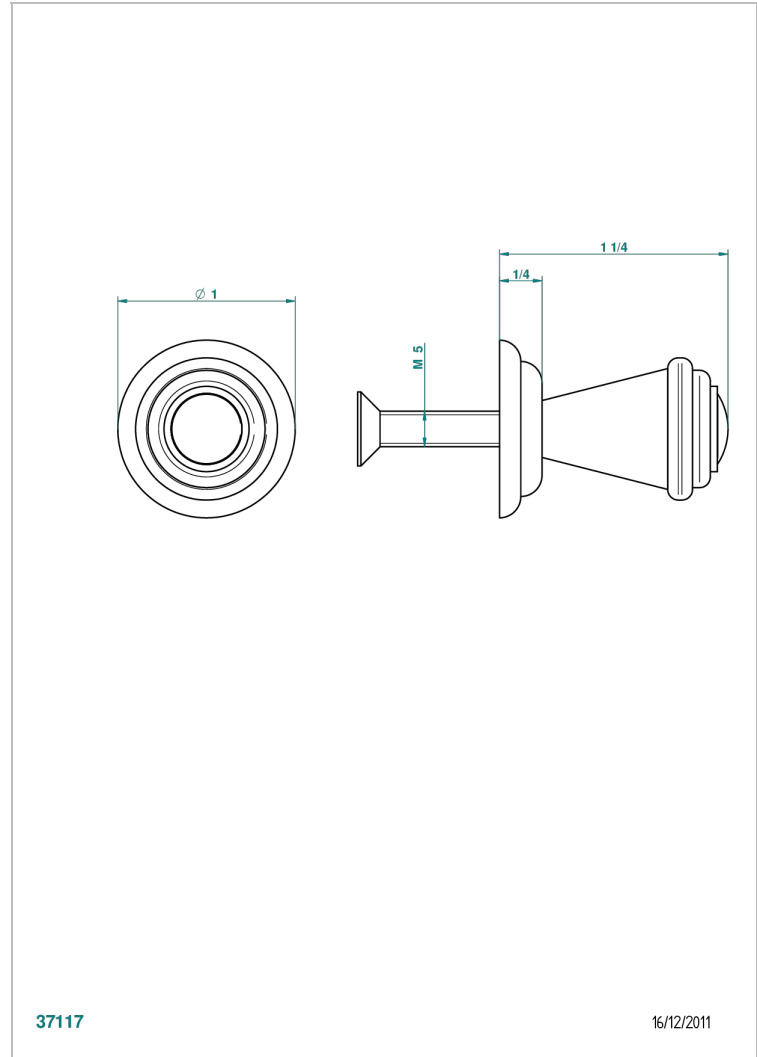

CHEVERNY MALACHITE

A1S-26BT

Small size knob

THG[®]
PARIS

37117

16/12/2011

CHARACTERISTIC

- Cheverny Malachite
- Small size knob