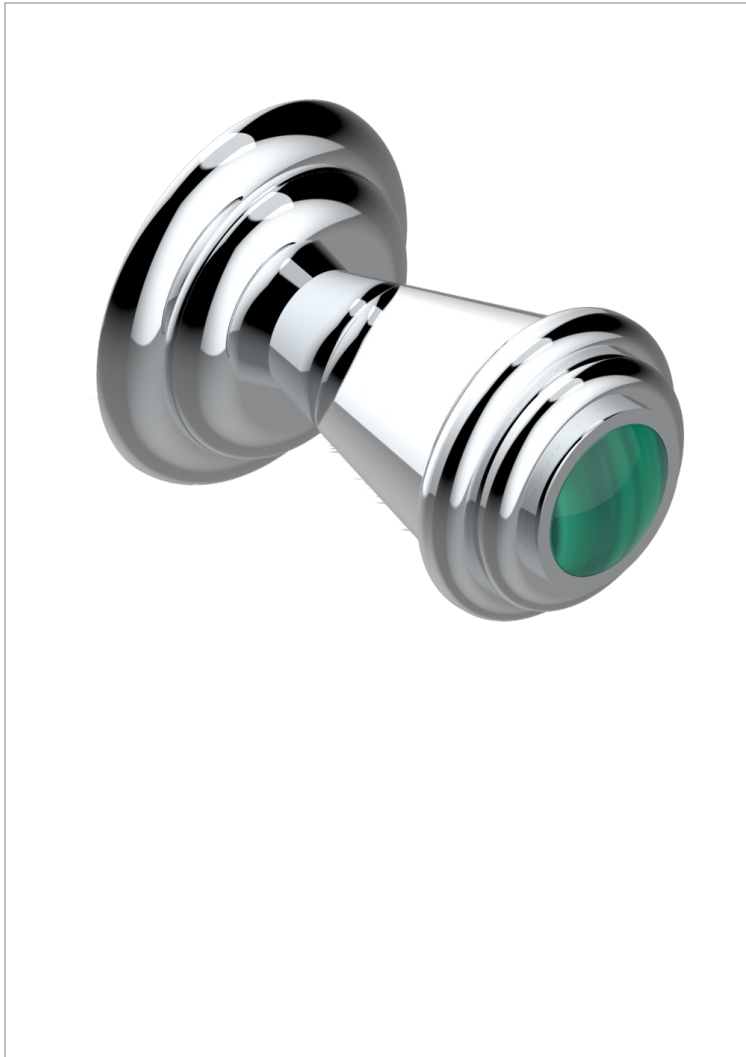

CHEVERNY MALACHITE

A1S-26BT

Small size knob

THG[®]
PARIS

37117

16/12/2011

CHARACTERISTIC

- Cheverny Malachite
- Small size knob

AVAILABLE FINITIONS

Antique nickel - H28
Black ceram - D30
Blush PVD - H62
Brass color PVD - H49
Brown bronze color PVD - F33
Gold color PVD - H52

Graphite PVD - H64
Matt Umber PVD - H67
Matt blush PVD - H60
Matt brass color PVD - H50
Matt brown bronze color PVD - F34
Matt chrome - C02

Matt gold - F07
Matt gold color PVD - H53
Matt graphite PVD - H65
Matt nickel (color finish) - C01
Matt nickel color PVD - H56
Nickel color PVD - H55

Polished chrome (color finish) - A02
Polished chrome / Polished gold (color finish) - G02
Polished gold (color finish) - F01
Polished nickel - B01
Soft gold - F30
Soft matt gold - F31
Umber PVD - H66