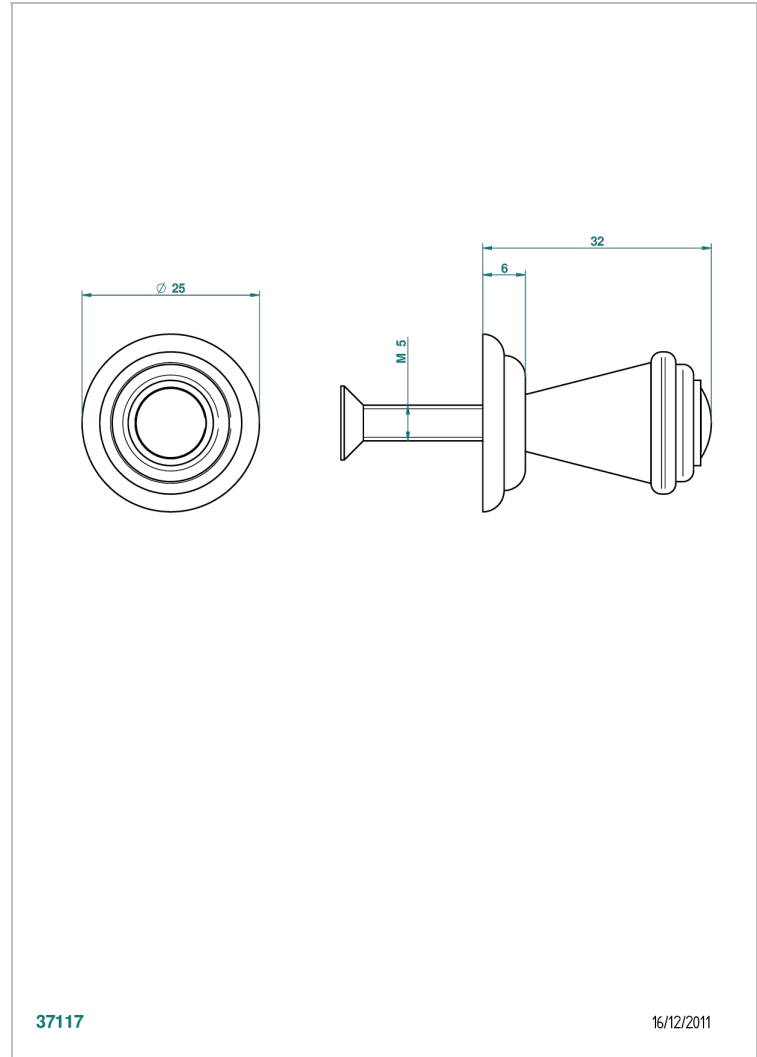

CHEVERNY MALACHITE

A1S-26BT

Small size knob

THG[®]
PARIS

37117

16/12/2011

CHARACTERISTIC

- Cheverny Malachite
- Small size knob

AVAILABLE FINITIONS

Antique nickel - H28
Black ceram - D30
Blush PVD - H62
Brass color PVD - H49
Brown bronze color PVD - F33
Gold color PVD - H52

Graphite PVD - H64
Matt Umber PVD - H67
Matt blush PVD - H60
Matt brass color PVD - H50
Matt brown bronze color PVD - F34
Matt chrome - C02