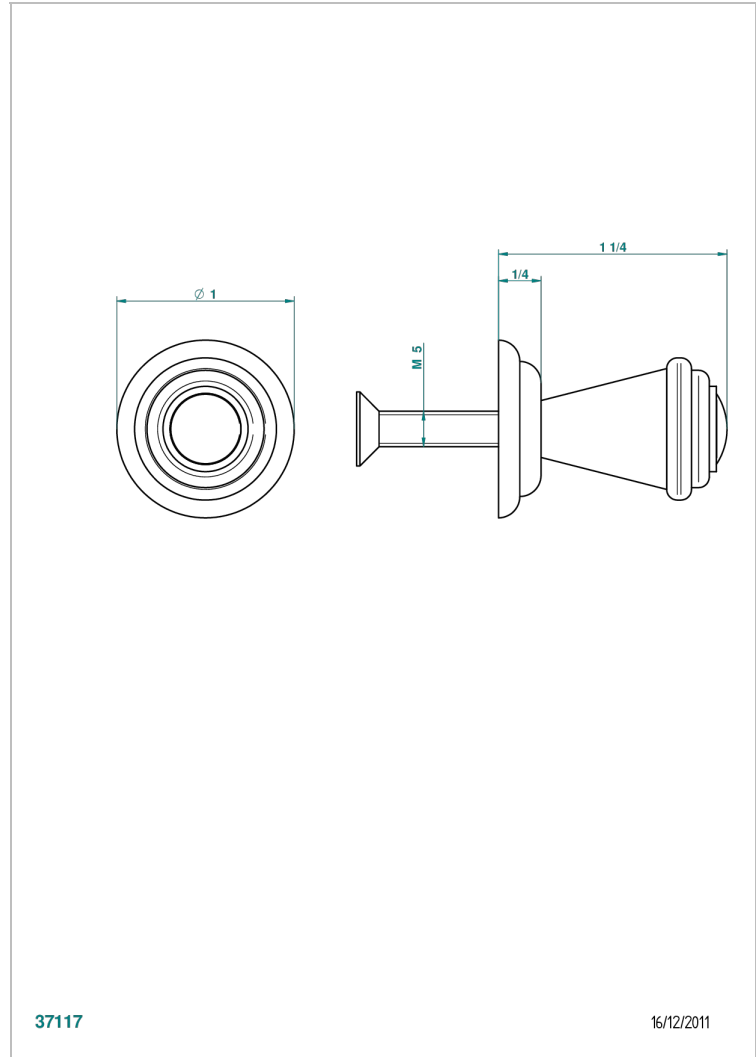

# CHEVERNY MALACHITE

A1S-26BT

Small size knob

THG<sup>®</sup>  
PARIS

37117

16/12/2011

## CHARACTERISTIC

- Cheverny Malachite
- Small size knob