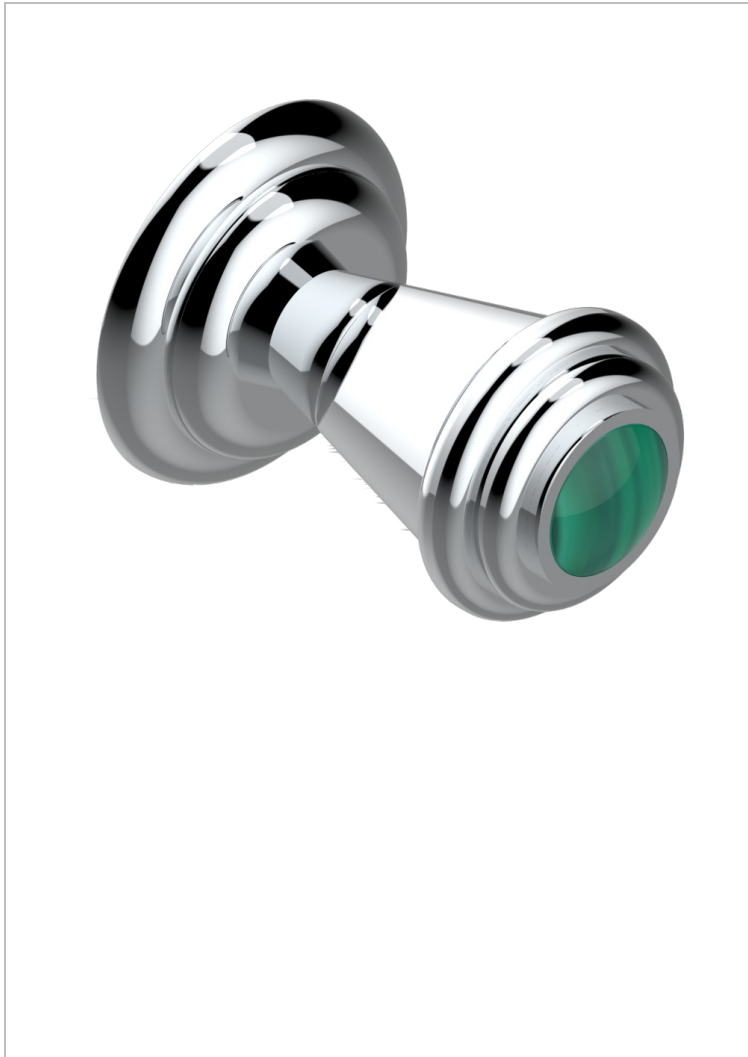

# CHEVERNY MALACHITE

A1S-26BT

Small size knob

THG<sup>®</sup>  
PARIS

37117

16/12/2011

## CHARACTERISTIC

- Cheverny Malachite
- Small size knob

## AVAILABLE FINITIONS

Antique nickel - H28  
Black ceram - D30  
Blush PVD - H62  
Brass color PVD - H49  
Brown bronze color PVD - F33  
Gold color PVD - H52

Graphite PVD - H64  
Matt Umber PVD - H67  
Matt blush PVD - H60  
Matt brass color PVD - H50  
Matt brown bronze color PVD - F34  
Matt chrome - C02

Matt gold - F07  
Matt gold color PVD - H53  
Matt graphite PVD - H65  
Matt nickel (color finish) - C01  
Matt nickel color PVD - H56  
Nickel color PVD - H55

Polished chrome (color finish) - A02  
Polished chrome / Polished gold (color finish) - G02  
Polished gold (color finish) - F01  
Polished nickel - B01  
Soft gold - F30  
Soft matt gold - F31  
Umber PVD - H66