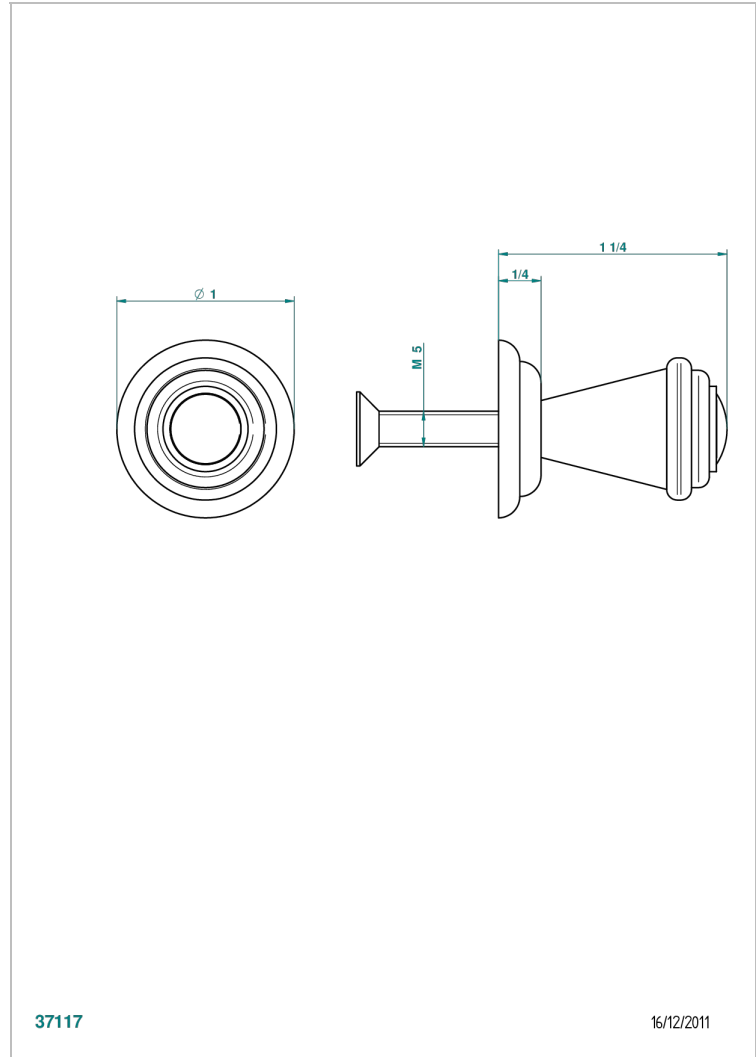

CHEVERNY MALACHITE

A1S-26BT

Small size knob

THG[®]
PARIS

37117

16/12/2011

CHARACTERISTIC

- Cheverny Malachite
- Small size knob

AVAILABLE FINITIONS

Antique nickel - H28
Black ceram - D30
Blush PVD - H62
Brass color PVD - H49
Brown bronze color PVD - F33
Gold color PVD - H52

Graphite PVD - H64
Matt Umber PVD - H67
Matt blush PVD - H60
Matt brass color PVD - H50
Matt brown bronze color PVD - F34
Matt chrome - C02