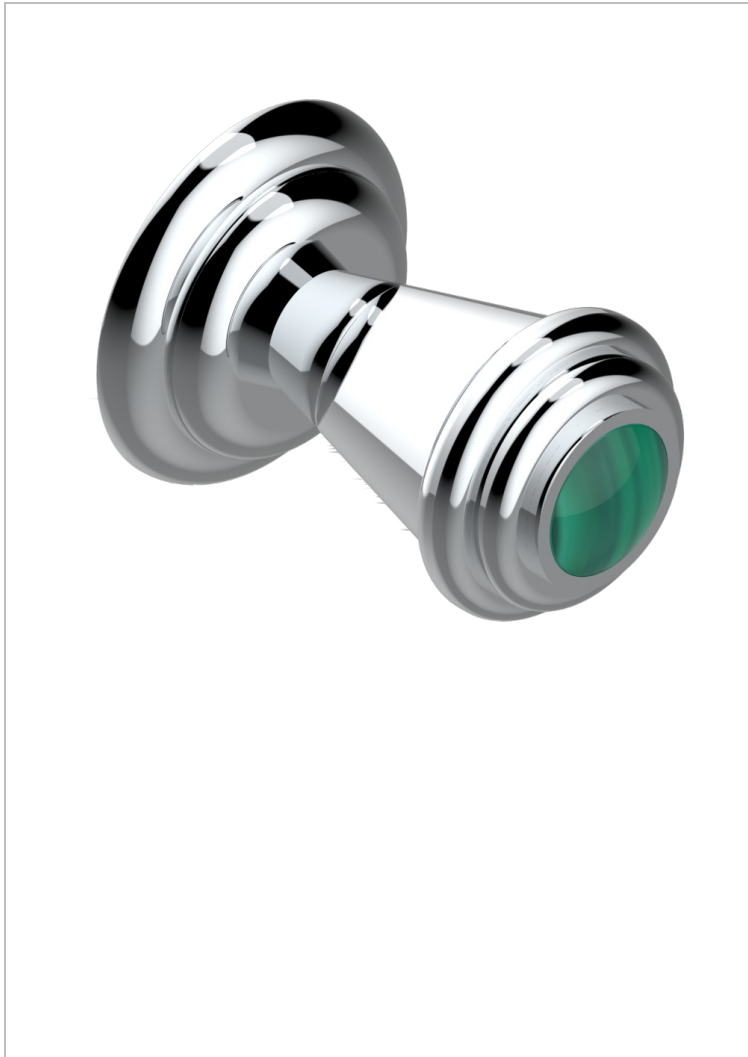

CHEVERNY MALACHITE

A1S-26BT

Small size knob

THG[®]
PARIS

37117

16/12/2011

CHARACTERISTIC

- Cheverny Malachite
- Small size knob

AVAILABLE FINITIONS

Antique nickel - H28
Black ceram - D30
Blush PVD - H62
Brass color PVD - H49
Brown bronze color PVD - F33
Gold color PVD - H52

Graphite PVD - H64
Matt Umber PVD - H67
Matt blush PVD - H60
Matt brass color PVD - H50
Matt brown bronze color PVD - F34
Matt chrome - C02

Matt gold - F07
Matt gold color PVD - H53
Matt graphite PVD - H65
Matt nickel (color finish) - C01
Matt nickel color PVD - H56
Nickel color PVD - H55

Polished chrome (color finish) - A02
Polished chrome / Polished gold (color finish) - G02
Polished gold (color finish) - F01
Polished nickel - B01
Soft gold - F30
Soft matt gold - F31
Umber PVD - H66