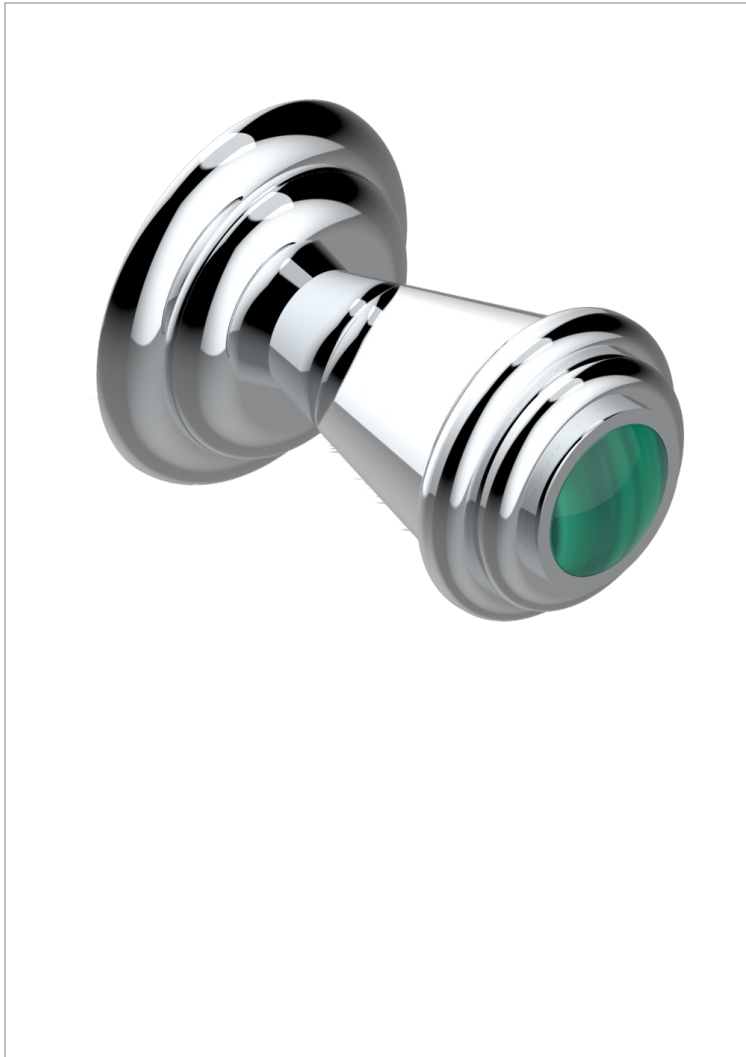

# CHEVERNY MALACHITE

A1S-26BT

Small size knob

THG<sup>®</sup>  
PARIS

37117

16/12/2011

## CHARACTERISTIC

- Cheverny Malachite
- Small size knob

## AVAILABLE FINITIONS

Antique nickel - H28  
Black ceram - D30  
Blush PVD - H62  
Brass color PVD - H49  
Brown bronze color PVD - F33  
Gold color PVD - H52

Graphite PVD - H64  
Matt Umber PVD - H67  
Matt blush PVD - H60  
Matt brass color PVD - H50  
Matt brown bronze color PVD - F34  
Matt chrome - C02