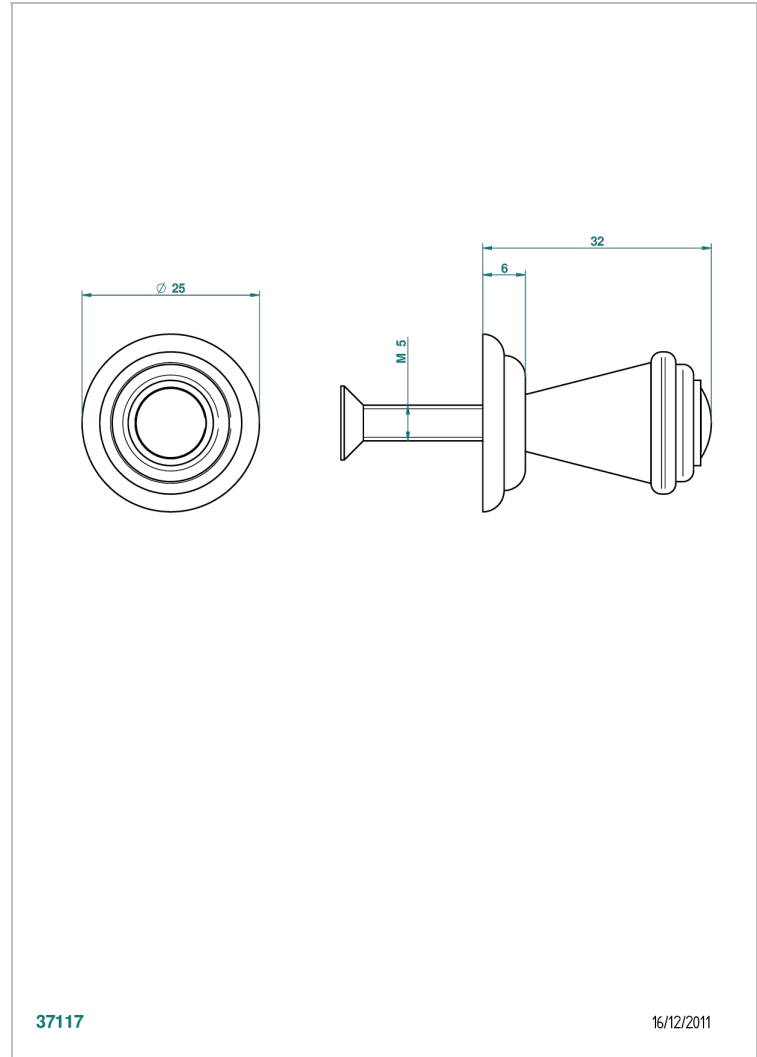

# CHEVERNY MALACHITE

A1S-26BT

Small size knob

THG<sup>®</sup>  
PARIS

37117

16/12/2011

## CHARACTERISTIC

- Cheverny Malachite
- Small size knob