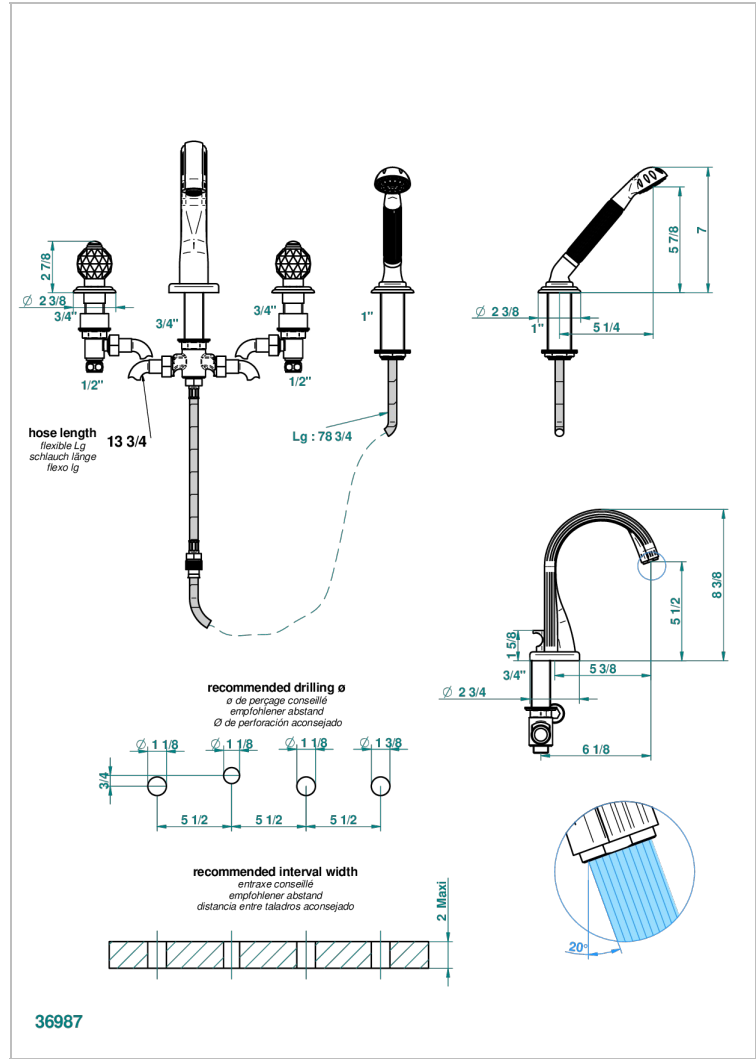

MANDARINE CRISTALLIA DIAMANT

U1K-112BE

Rim mounted 4 hole bath/shower mixer, diverter to normal spout

CHARACTERISTIC

- Mandarine Cristallia Diamant
- Rim mounted 4 hole bath/shower mixer, diverter to normal spout

TECHNICAL SPECS

- Recommandé : 3 bars (max. 5 bars) - Advised : 43,5 psi (max. 72 psi)
- Bec : 44,5 l/min à 3 bars - Douchette : 9,5 l/min à 3 bars
- Spout : 11.78 gpm at 43.5 psi - Handshower : 2.5 gpm at 43.5 psi