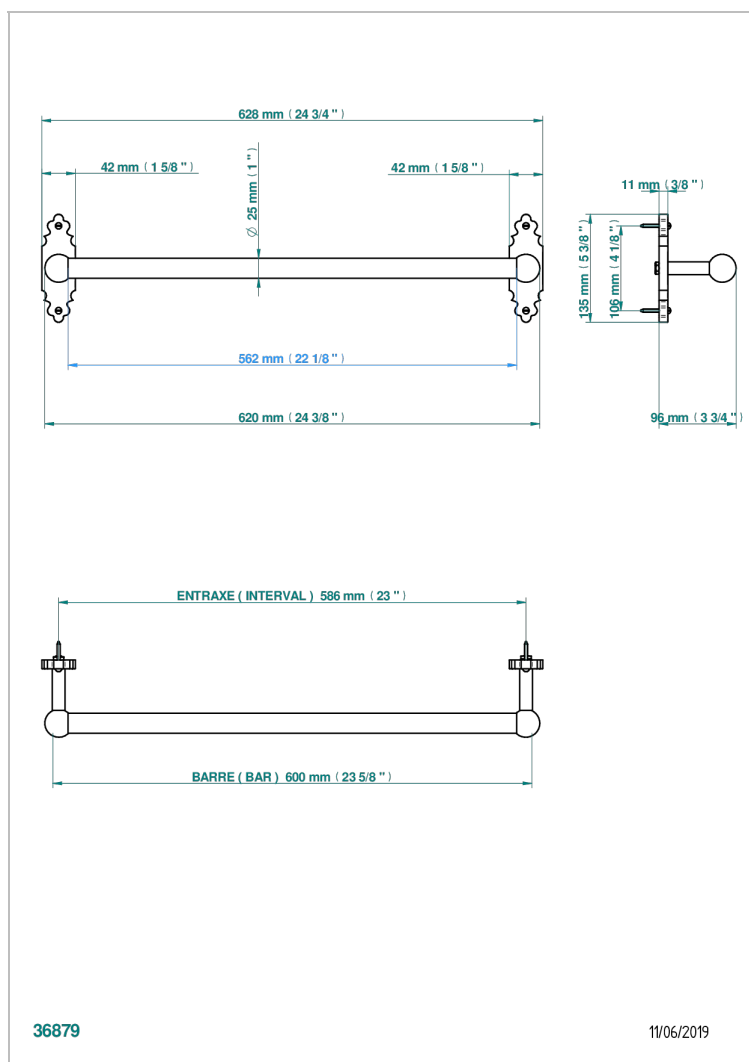

# 1900 WITH SMOOTH METAL LEVER HANDLES

G3M-526/60

Towel bar, 24" long

## CHARACTERISTIC

- 1900 with smooth metal lever handles
- Towel bar, 24" long