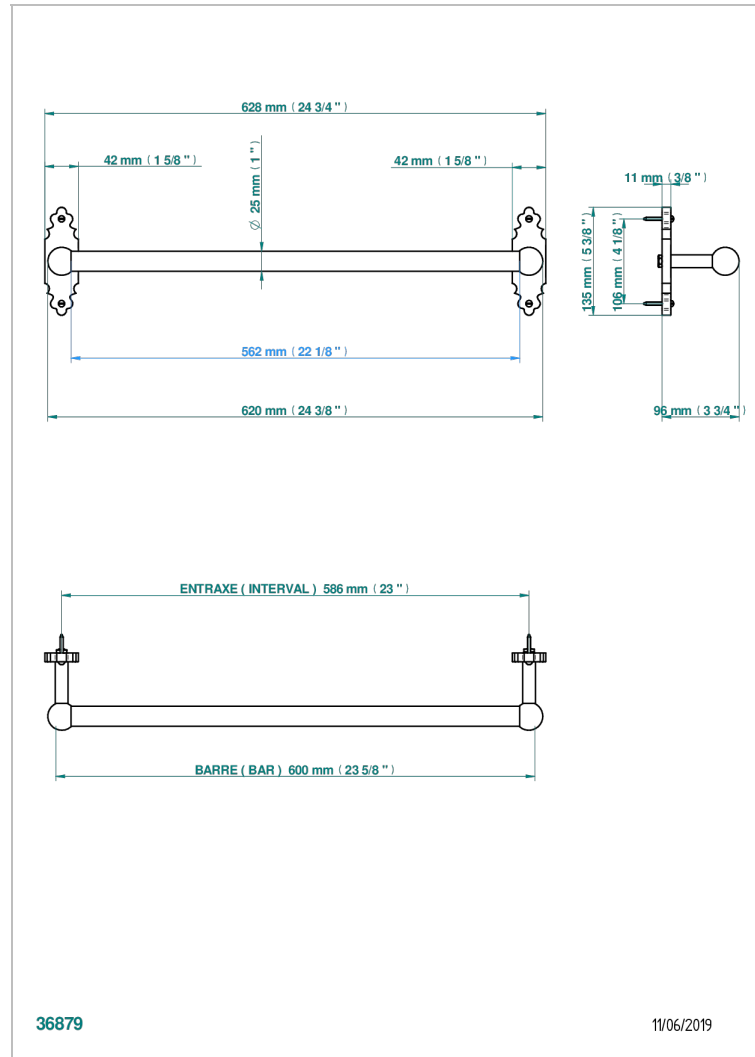

1900 WITH LEVER HANDLES

G28-526/60

Towel bar, 24" long

CHARACTERISTIC

- 1900 with lever handles
- Towel bar, 24" long

AVAILABLE FINITIONS

Black ceram - D30
Blush PVD - H62
Brass color PVD - H49
Brown bronze color PVD - F33
Chrome polished - A02
Chrome polished / gold polished - G02