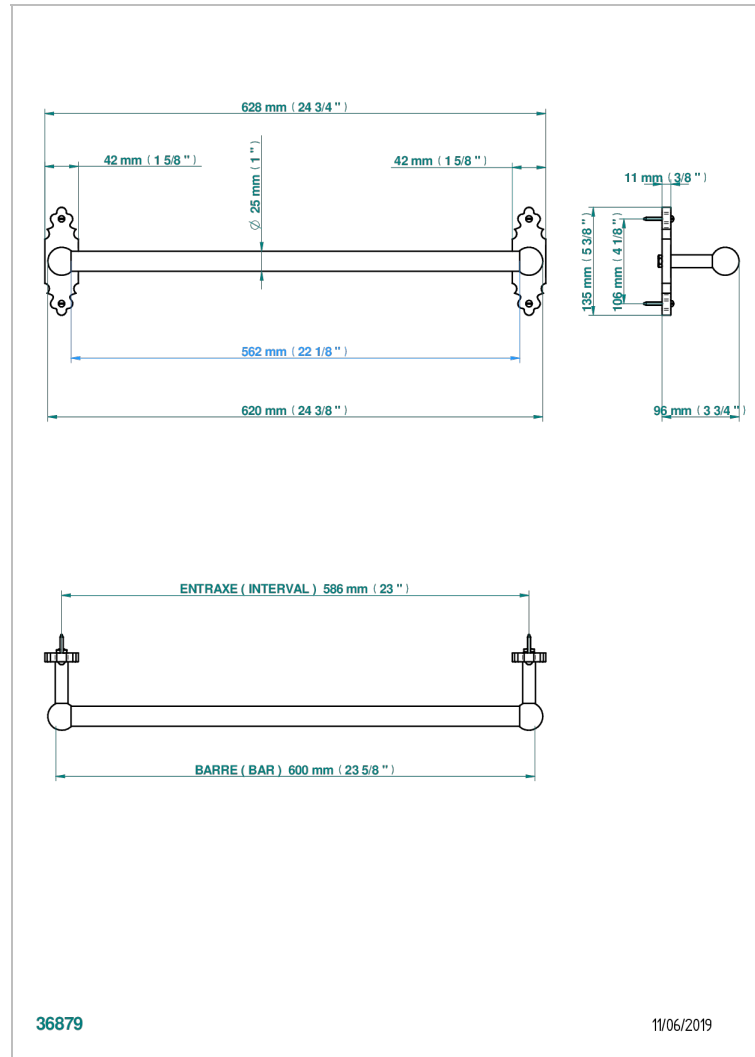

1900

G25-526/60

Towel bar, 24" long

CHARACTERISTIC

- 1900
- Towel bar, 24" long

AVAILABLE FINITIONS

Black ceram - D30
Blush PVD - H62
Brass color PVD - H49
Brown bronze color PVD - F33
Chrome polished - A02
Chrome polished / gold polished - G02