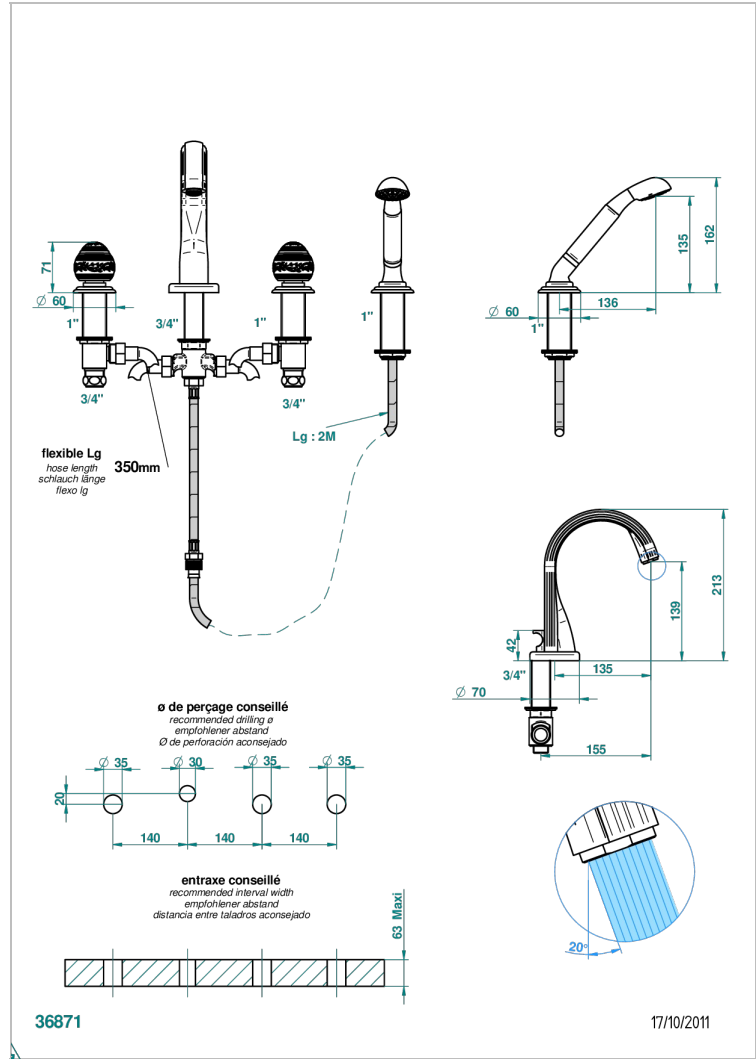

MARQUISE PLATINUM DECOR

A7G-112B

Rim mounted 4-hole bath/shower mixer, diverter to normal spout

THG[®]
PARIS

CHARACTERISTIC

- ACS : 18ACCLY473
- DVGW : DW-6501CQ0588
- NF : NF EN 200 - IID/A - Chrome

TECHNICAL SPECS

- Recommandé : 3 bars (max. 5 bars) - Advised : 43,5 psi (max. 72 psi)
- Bec : 44,5 l/min à 3 bars - Douchette : 9,5 l/min à 3 bars
- Spout : 11.78 gpm at 43.5 psi - Handshower : 2.5 gpm at 43.5 psi

STANDARDS

AVAILABLE FINITIONS

Antique nickel - H28
Black ceram - D30
Blush PVD - H62
Brass color PVD - H49
Brown bronze color PVD - F33
Gold color PVD - H52

Graphite PVD - H64
Lacquered light bronze - D01
Matt Umber PVD - H67
Matt blush PVD - H60
Matt brass color PVD - H50
Matt brown bronze color PVD - F34