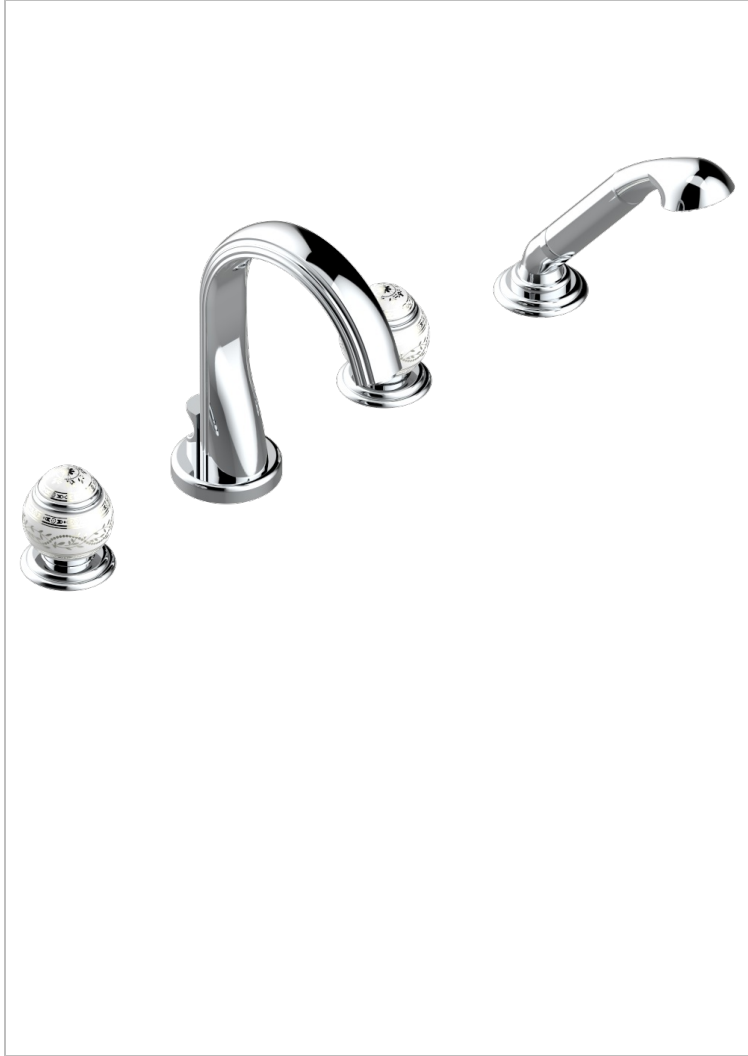

MARQUISE PLATINUM DECOR

A7G-112B

Rim mounted 4-hole bath/shower mixer, diverter to normal spout

THG[®]
PARIS

CHARACTERISTIC

- ACS : 18ACCLY473
- DVGW : DW-6501CQ0588
- NF : NF EN 200 - IID/A - Chrome

TECHNICAL SPECS

- Recommandé : 3 bars (max. 5 bars) - Advised : 43,5 psi (max. 72 psi)
- Bec : 44,5 l/min à 3 bars - Douchette : 9,5 l/min à 3 bars
- Spout : 11.78 gpm at 43.5 psi - Handshower : 2.5 gpm at 43.5 psi

STANDARDS

AVAILABLE FINITIONS

Antique nickel - H28
Black ceram - D30
Blush PVD - H62
Brass color PVD - H49
Brown bronze color PVD - F33
Gold color PVD - H52

Graphite PVD - H64
Lacquered light bronze - D01
Matt Umber PVD - H67
Matt blush PVD - H60
Matt brass color PVD - H50
Matt brown bronze color PVD - F34