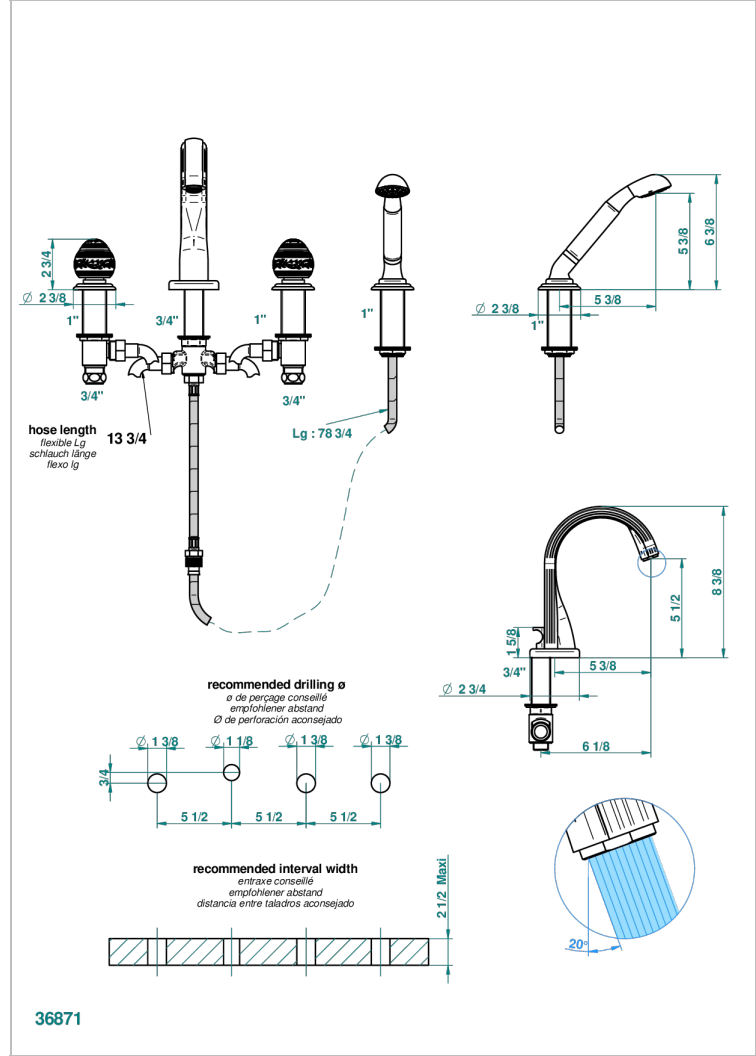

MARQUISE PLATINUM DECOR

A7G-112B

Rim mounted 4-hole bath/shower mixer, diverter to normal spout

THG[®]
PARIS

CHARACTERISTIC

- ACS : 18ACCLY473
- DVGW : DW-6501CQ0588
- NF : NF EN 200 - IID/A - Chrome

TECHNICAL SPECS

- Recommandé : 3 bars (max. 5 bars) - Advised : 43,5 psi (max. 72 psi)
- Bec : 44,5 l/min à 3 bars - Douchette : 9,5 l/min à 3 bars
- Spout : 11.78 gpm at 43.5 psi - Handshower : 2.5 gpm at 43.5 psi

STANDARDS

AVAILABLE FINITIONS

Antique nickel - H28
Black ceram - D30
Blush PVD - H62
Brass color PVD - H49
Brown bronze color PVD - F33
Gold color PVD - H52

Graphite PVD - H64
Lacquered light bronze - D01
Matt Umber PVD - H67
Matt blush PVD - H60
Matt brass color PVD - H50
Matt brown bronze color PVD - F34