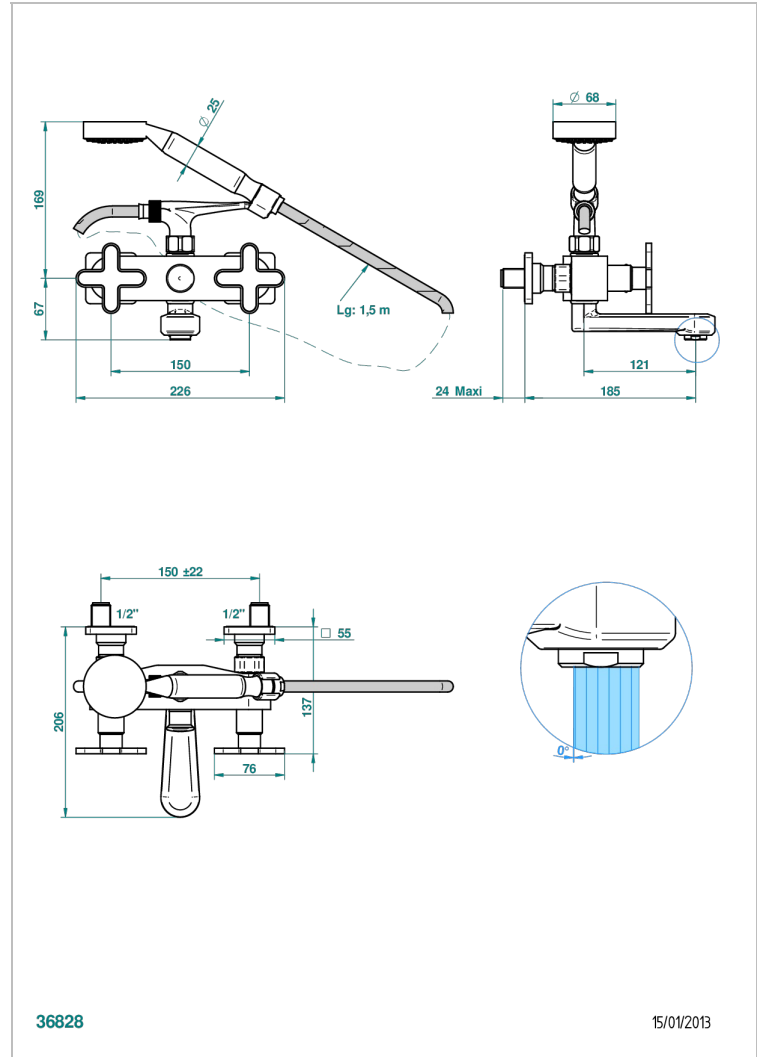

PROFIL BLACK ONYX

A6N-13B

Wall mounted 2-hole bath/shower mixer, shower and hose

THG[®]
PARIS

CHARACTERISTIC

- ACS : 21ACCLY033

TECHNICAL SPECS

- Recommandé : 3 bars (max. 5 bars) - Advised : 43,5 psi (max. 72 psi)
- Bec : 35 l/min à 3 bars - Douchette : 9,5 l/min à 3 bars
- Spout : 9.26 gpm at 43.5 psi - Handshower : 2.5 gpm at 43.5 psi