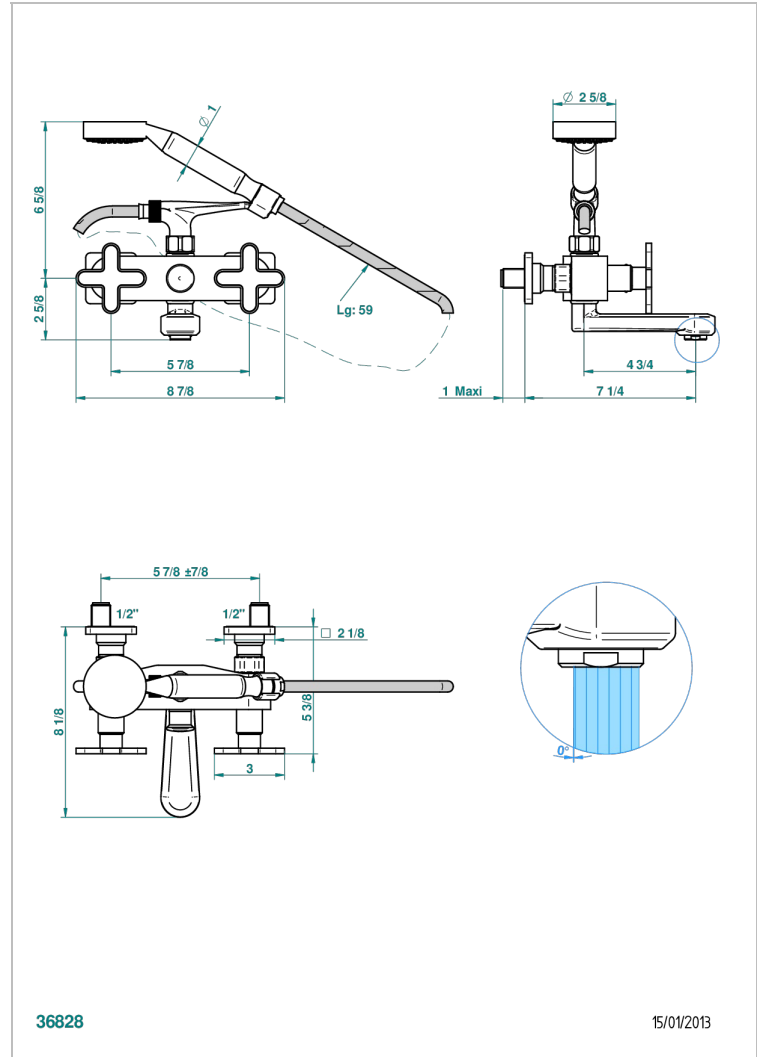

PROFIL BLACK ONYX

A6N-13B

Wall mounted 2-hole bath/shower mixer, shower and hose

CHARACTERISTIC

- ACS : 21ACCLY033

TECHNICAL SPECS

- Recommandé : 3 bars (max. 5 bars) - Advised : 43,5 psi (max. 72 psi)
- Bec : 35 l/min à 3 bars - Douchette : 9,5 l/min à 3 bars
- Spout : 9.26 gpm at 43.5 psi - Handshower : 2.5 gpm at 43.5 psi